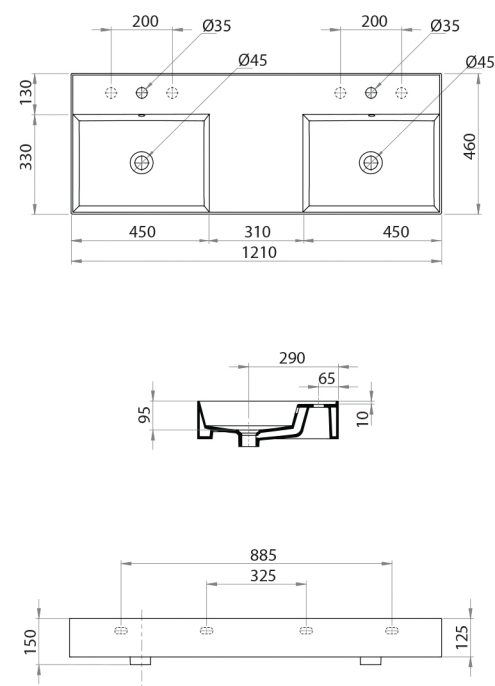

Twenty 120 Double Bowl Bench Basin

Product Code: TC201240 (NTH), TC201242 (2TH), TC201246 (6TH)

The Twenty collection of luxury basins embody sleek and precise styling. Crisp planes, thin walls and a perimeter that elegantly frames the basin tops, combine to present feature pieces that are distinctive while not being bulky. Five configurations are available; full bowl, centre bowl with side shelves, right or left hand bowl with side shelf and double bowl with centre shelf.

Specifications

Colour / Finish	—	White / Gloss
Material	—	Vitreous China
Bowl Capacity	—	5L to Overflow
Tap Holes	—	0, 2 or 6
Overflow	—	Integral
Waste Outlet	—	32mm Overflow Plug & Waste to be ordered separately (TA3240 or TA4032)
W x D x H	—	1210 x 460 x 125mm
Installation	—	This basin is not glazed at the rear, therefore, it is recommended that it be installed directly against the wall behind.
Warranty	—	10 years