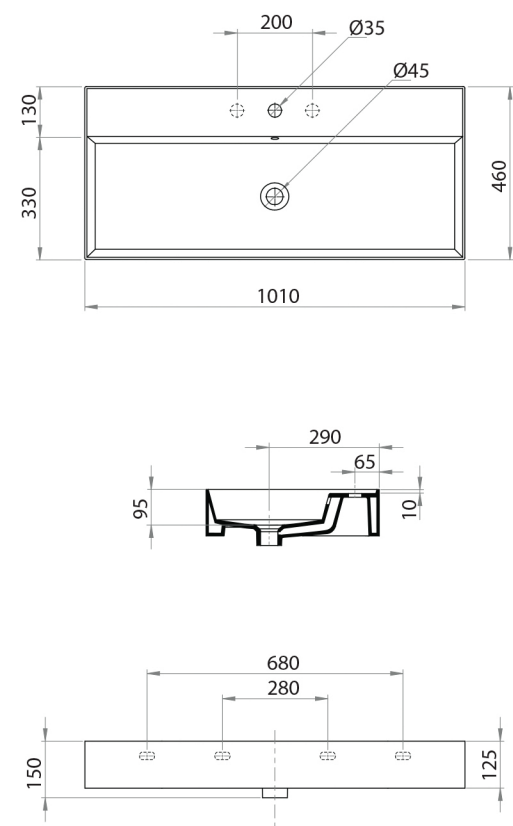

Twenty 100 Full Bowl Bench Basin

Product Code: TC201000 (NTH), TC201001 (1TH), TC201002 (2TH), TC201003 (3TH)

The Twenty collection of luxury basins embody sleek and precise styling. Crisp planes, thin walls and a perimeter that elegantly frames the basin tops, combine to present feature pieces that are distinctive while not being bulky. Four configurations are available; full bowl, centre bowl with side shelves, right or left hand bowl with side shelf.

Specifications

Colour / Finish	—	White / Gloss
Material	—	Vitreous China
Bowl Capacity	—	10.5L to Overflow
Tap Holes	—	0, 1, 2 or 3
Overflow	—	Integral
Waste Outlet	—	32mm Overflow Plug & Waste to be ordered separately (TA3240 or TA4032)
W x D x H	—	1010 x 460 x 125mm
Installation	—	This basin is not glazed at the rear, therefore, it is recommended that it be installed directly against the wall behind.
Warranty	—	10 years