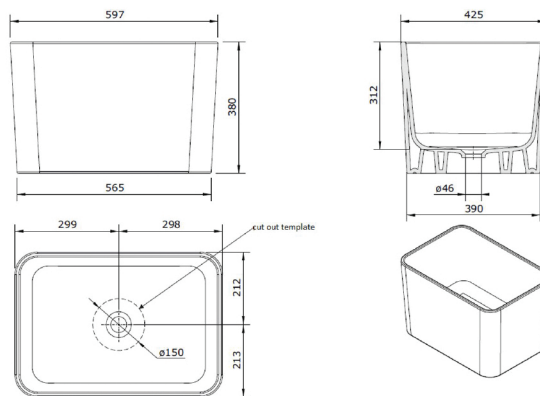

Tribo 60 X 42 Fine Fireclay Sink

Code: 109900

TRADITIONAL & HAMPTONS STYLE SPECIALISTS

Specifications

- Double-glazed ceramic fine fireclay sink
- Made in Europe
- Glazed on all four sides
- 40mm plug and waste included
- No tap hole only
- Mounting options - counter top or under counter
- Timber tray not included
- Capacity: 58L