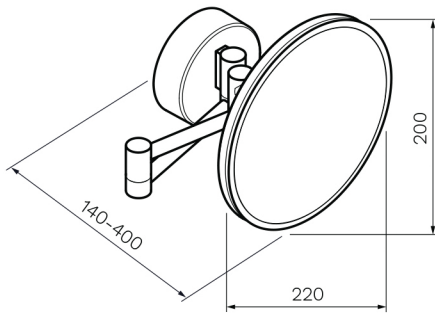

Tondo Round Magnifying Mirror with Light

Product Code: NE185

Polished
Chrome

Colour & Finish	—	Chrome Polished
Material	—	Brass, ABS
Dimensions	—	220 x 140 (extends to 400mm) x 200mm
Function	—	Extendable with Swivel Mirror
Features	—	Integral switch, LED Rim Lighting, 3x Magnification
IP Rating	—	IP 44 (Suitable for above basins)
Warranty	—	1 year (Conditions Apply)

Installation note:
Hardwire 240v

PARISI