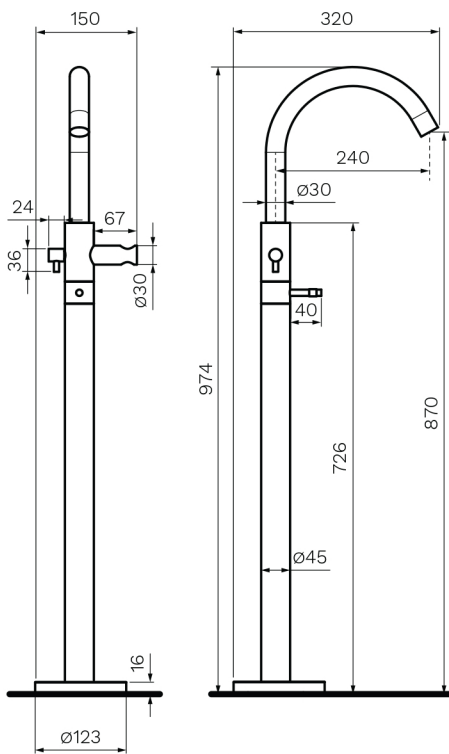

Tondo II Bath Filler with Handshower

Product Code: T2.08-D2F.XX

(see colour codes below)

Polished Chrome

Matt Black

Brushed Nickel

Brushed Brass

Fucile

Colour & Finish — Polished Chrome, Matt Black (02), Brushed Nickel (41), Brushed Brass (46), Fucile (50)

Material — Brass

W x D x H — 150 x 320 x 974mm

Outlet Type — Swivel, 240mm Reach. Aerator

Operation — Progressive

Hose Length — 1.2m metal hose (Stretches to 1.5m)

Application — Freestanding Bath

Recessed Body — X2.08F-D2

WELS — Handshower - 3 STAR 8.0L/min flow

Warranty — 15 Years (Conditions Apply)

PARISI