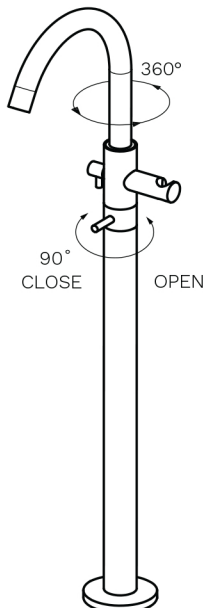

Tondo II Bath Filler with Handshower

Product Code: T2.08-D2F.XX

(see colour codes below)

Polished Chrome

Matt Black

Brushed Nickel

Brushed Brass

Fucile

Colour & Finish — Polished Chrome, Matt Black (02), Brushed Nickel (41), Brushed Brass (46), Fucile (50)

Material — Brass

W x D x H — 150 x 320 x 974mm

Outlet Type — Swivel, 240mm Reach. Aerator

Operation — Progressive

Hose Length — 1.2m metal hose (Stretches to 1.5m)

Application — Freestanding Bath

Recessed Body — X2.08F-D2

WELS — Handshower - 3 STAR 8.0L/min flow

Warranty — 15 Years (Conditions Apply)

PARISI