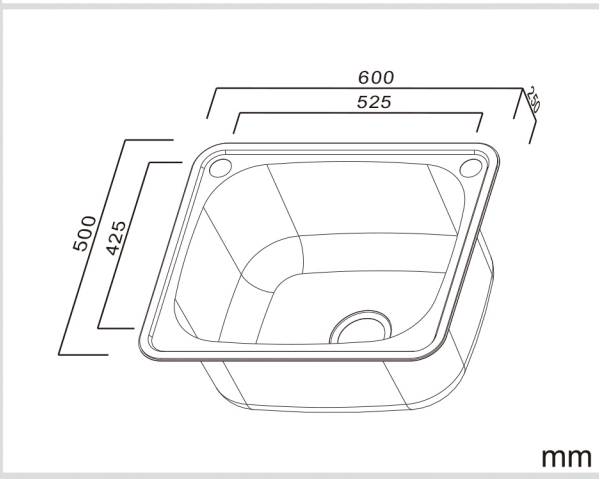

Model Code: APR45

Included Accessories

		
6020		

Optional Accessories

Dimensions

Specifications

Description	45L Laundry Drop In Bowl (2TH)
Overall Sink Size	600mm x 500mm x 250mm deep
Bowl Dimensions	525mm x 425mm x 250mm deep
Drainer Length	N/A
Technic	Pressed
Material	Stainless steel SUS304

Installation

Fixings	Clips
Cut out	580x480mm
Min Cabinet Size	600mm
Waste Holes	1 x 90mm round Compatible with waste disposal

Plumbing

Waste Fittings	1 x (90mm x 2") basket waste included
Overflow	Available, conditions apply

Packaging

Carton Type	Card board sleeve
Gross Weight	4.93Kg
Carton Size	760mm x 550mm x 65mm
Pack QTY	1

SURFACE FINISH

Silk

WASTE KIT

MATERIAL

Stainless Steel

INSTALLATION OPTIONS