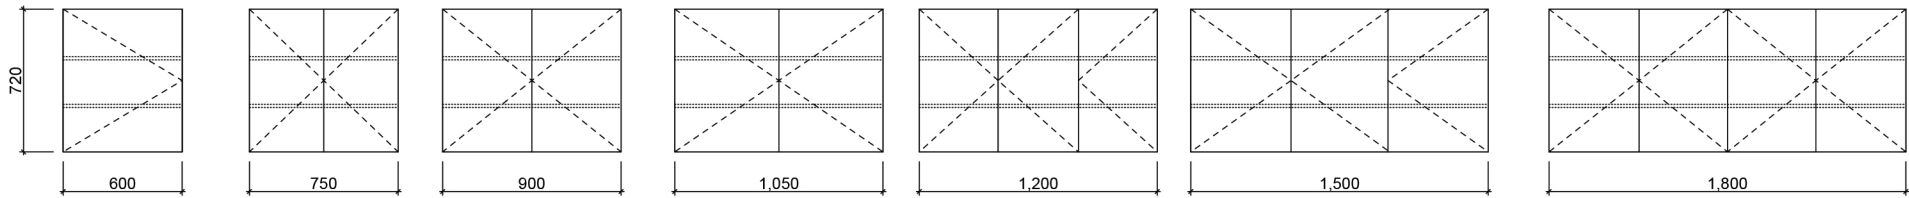

## Tennessee

All cabinets 166mm deep.

1500mm available with 3 or 4 doors

**Waste size:** Acrylic = 40mm, Ceramic = 32mm, Sculptured Marble = 32mm

**Note:** Where left or right hand options are available please specify or else cabinets will be supplied as per these drawings. All vanity top and basin sizes are nominal only. E&OE