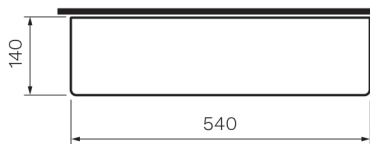

Tatami Ceramic Shelf Slim

Product Code: FL5090S.XX

(see colour codes below)

TOP VIEW

FRONT VIEW

BACK VIEW

SIDE VIEW

Colour & Finish — Gloss White, Milky White (01), Gloss Black (02), Graphite (03), Lava Grey (05), Nuvola (06), Fango (07), Rosso Rubens (08), Argilla (09), Petrolio (10)

Material — Ceramic

W x D x H — 540 x 140 x 65mm

Fixings — Wall Fixing Kit supplied

Warranty — 10 Years (Conditions Apply)

→ **FLAMINIA.**