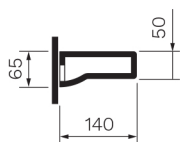

Tatami Ceramic Shelf Slim

Product Code: FL5090S.XX

(see colour codes below)

TOP VIEW

FRONT VIEW

BACK VIEW

SIDE VIEW

Colour & Finish — Gloss White, Milky White (01), Gloss Black (02), Graphite (03), Lava Grey (05), Nuvola (06), Fango (07), Rosso Rubens (08), Argilla (09), Petrolio (10)

Material — Ceramic

W x D x H — 540 x 140 x 65mm

Fixings — Wall Fixing Kit supplied

Warranty — 10 Years (Conditions Apply)

→ **FLAMINIA.**