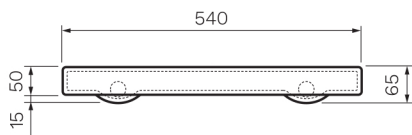

Tatami Ceramic Shelf Slim

Product Code: FL5090S.XX

(see colour codes below)

TOP VIEW

FRONT VIEW

BACK VIEW

SIDE VIEW

Colour & Finish — Gloss White, Milky White (01), Gloss Black (02), Graphite (03), Lava Grey (05), Nuvola (06), Fango (07), Rosso Rubens (08), Argilla (09), Petrolio (10)

Material — Ceramic

W x D x H — 540 x 140 x 65mm

Fixings — Wall Fixing Kit supplied

Warranty — 10 Years (Conditions Apply)

→ **FLAMINIA.**