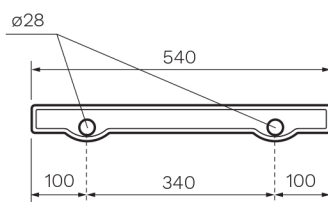

Tatami Ceramic Shelf Slim

Product Code: FL5090S.XX

(see colour codes below)

TOP VIEW

FRONT VIEW

BACK VIEW

SIDE VIEW

Colour & Finish — Gloss White, Milky White (01), Gloss Black (02), Graphite (03), Lava Grey (05), Nuvola (06), Fango (07), Rosso Rubens (08), Argilla (09), Petrolio (10)

Material — Ceramic

W x D x H — 540 x 140 x 65mm

Fixings — Wall Fixing Kit supplied

Warranty — 10 Years (Conditions Apply)

→ **FLAMINIA.**