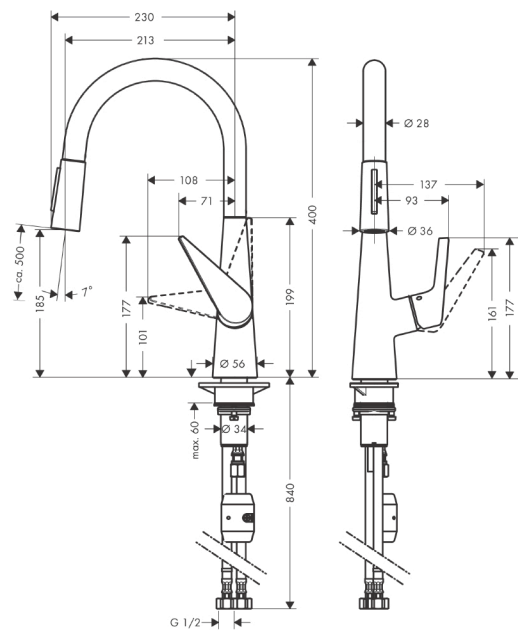

Talis M51
Single lever kitchen mixer 200, pull-out spray, 2jet
 Surfaces: **Chrome** Article Number: **72813003**

Description

product features

- ComfortZone 200
- swivel range adjustable in 2 steps to 110° or 150°
- normal spray, shower spray
- lockable shower spray, spray returns through pressing spray diverter
- MagFit magnetic shower support
- quick connect hose
- maximum flow rate at 3 bar: 8,4 l/min
- suitable for continuous flow water heaters

Technology

Certificates

Product image

Scale drawing

Flowchart