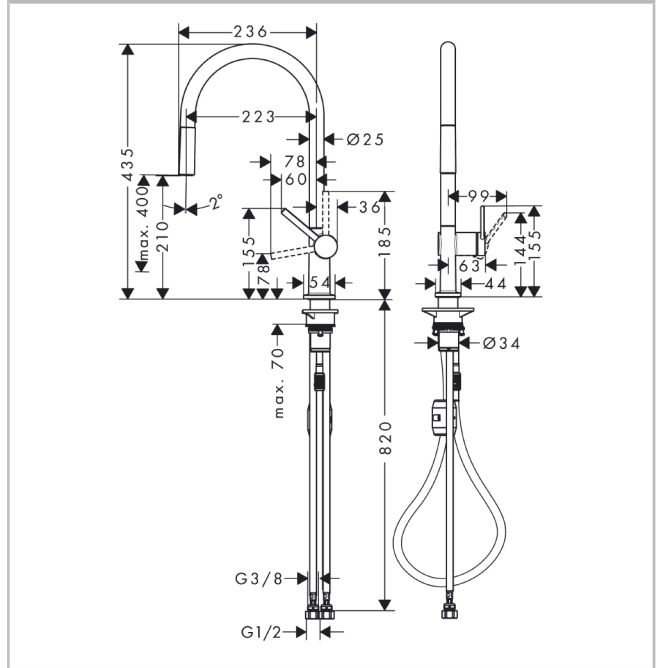

**Talis M54**  
**Single lever kitchen mixer 210, pull-out spout, 1jet**  
 Surfaces: **Chrome** Article Number: **72802003**

**Description**

**product features**

- ComfortZone 210
- swivel range adjustable in 4 steps 60°, 110°, 150° or 360°
- laminar spray
- quick connect hose
- maximum flow rate at 3 bar: 6 l/min
- suitable for continuous flow water heaters
- tap hole with Ø 35 mm required
- scope of supply: single lever kitchen mixer, connection hoses, fixing set, mounting material, assembly instruction

**Technology**

**Product image**

**Scale drawing**

**Flowchart**