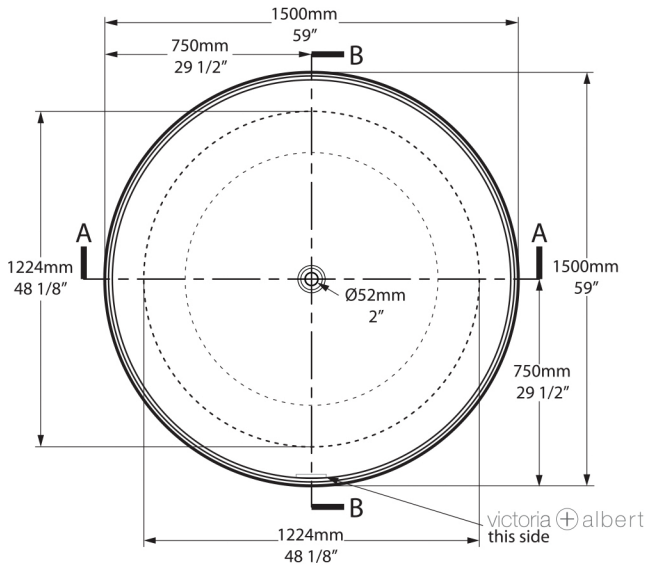

# Taizu

TAI-N-SW-NO

Just BATHROOMWARE

Top view

Front view

Section AA / Section BB

Side view

\*All measurements subject to +/-5% tolerance  
\*Overflow hole not drilled