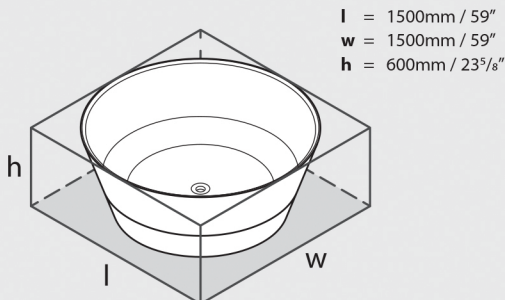

# Taizu

TAI-N-SW-NO

Just BATHROOMWARE

Top view

Front view

Section AA / Section BB

Side view

\*All measurements subject to +/-5% tolerance  
\*Overflow hole not drilled