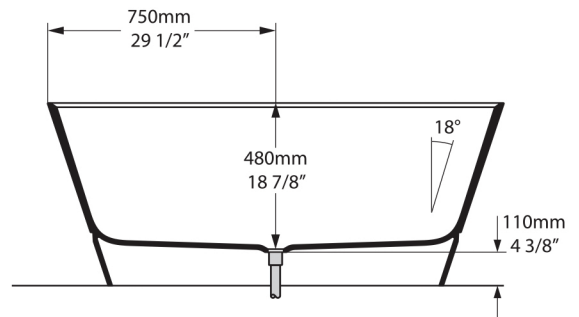

# Taizu

TAI-N-SW-NO

Just BATHROOMWARE

Top view

Front view

Section AA / Section BB

Side view

\*All measurements subject to +/-5% tolerance  
\*Overflow hole not drilled