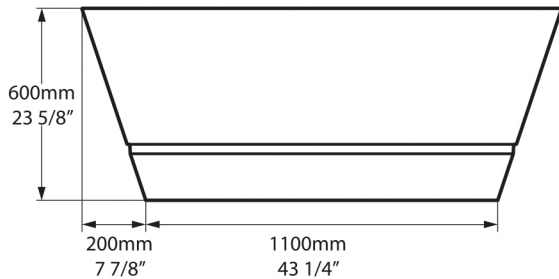

# Taizu

TAI-N-SW-NO

Just BATHROOMWARE

Top view

Front view

Section AA / Section BB

Side view

\*All measurements subject to +/-5% tolerance  
\*Overflow hole not drilled