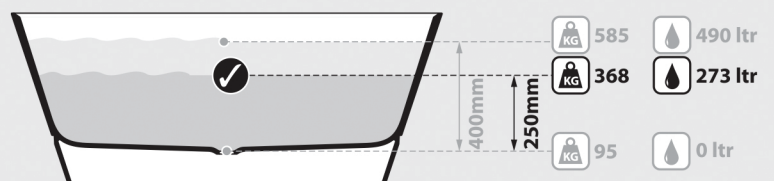

# Taizu

TAI-N-SW-NO

Just BATHROOMWARE

Top view

Front view

Section AA / Section BB

Side view

\*All measurements subject to +/-5% tolerance  
\*Overflow hole not drilled