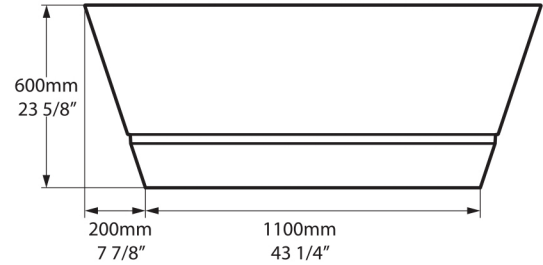

# Taizu

TAI-N-SW-NO

Just BATHROOMWARE

Top view

Front view

Section AA / Section BB

Side view

\*All measurements subject to +/-5% tolerance  
\*Overflow hole not drilled