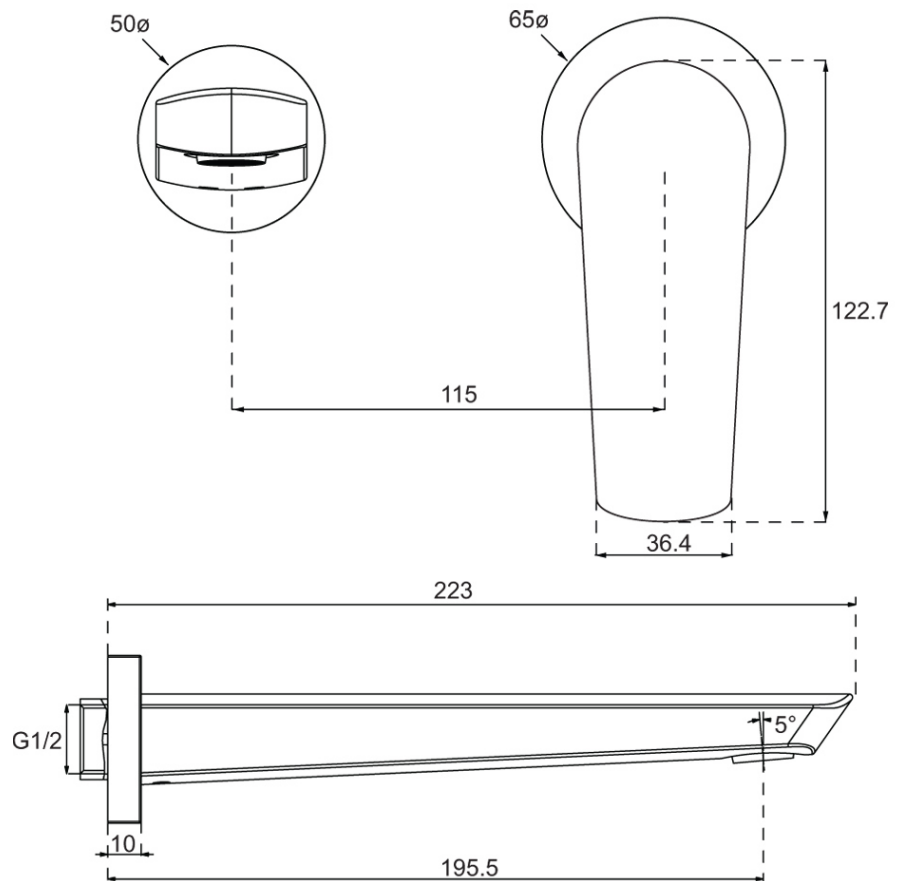

Stratos Wall Mounted Basin Trim

Product Image

Product Details

Code: TVW115461B
Brand: Villeroy & Boch
Range: Stratos
Warranty: 15 Years*
WELS: 6 Star 4.5 LPM, Reg #: T37254

Additional Features

Required Product
 ColourChoice TVW0035161

Recommended Products

Additional Notes

- 115mm Centres
- 35mm Ceramic Cartridge
- Spout Can Be Positioned On The Left Hand Side Of The Mixer Only

Installation Instructions

- * NOT COMPATIBLE WITH UNIVERSAL BODY
- * ONLY USE COLOURCHOICE BODY TVW0035161

Technical Specification

*Please visit argentaust.com.au/warranty to view the full warranty

Note: All dimensions are in millimetres and are subject to normal manufacturing variations. Always use the physical product measurements for cut-outs and rough-ins as the technical details shown may differ from the actual product. Use acetic cured silicone sealant. Do not use epoxy type adhesives. Clean with damp cloth. Do not use abrasive cleaners, liquids or pastes.