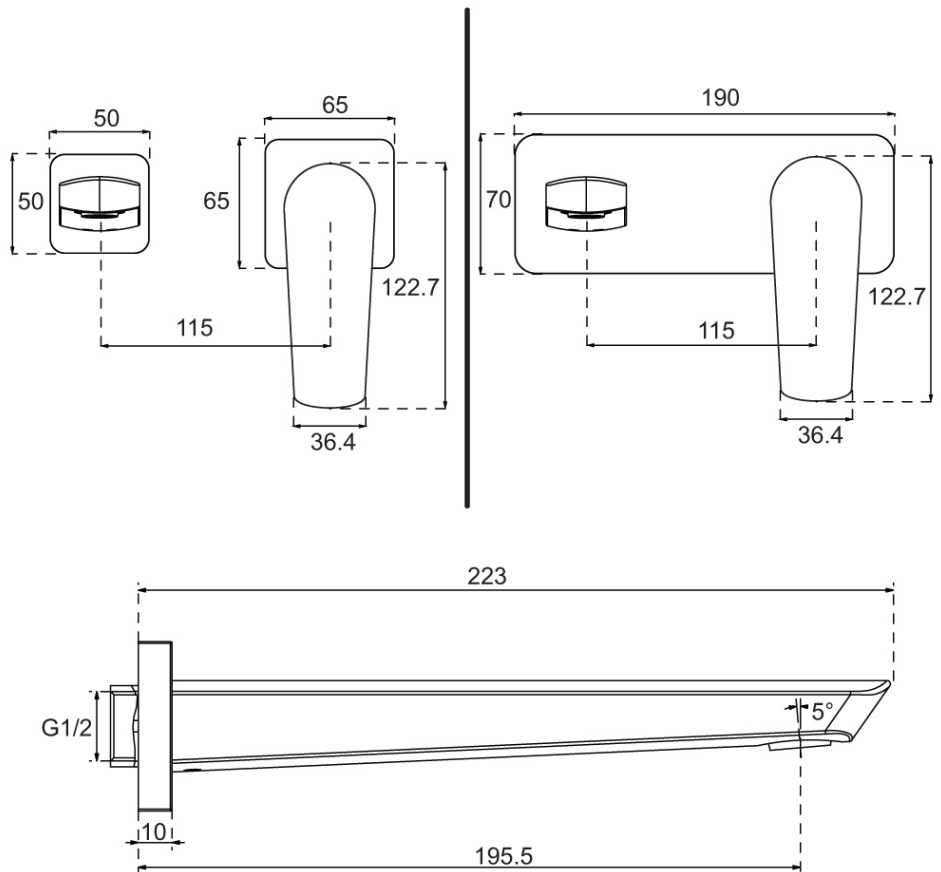

Stratos Rectangular Wall Mounted Basin Trim

Product Image **Product Details**

Code: TVW114461B
Brand: Villeroy & Boch
Range: Stratos
Warranty: 15 Years*
WELS: 6 Star 4.5 LPM, Reg #: T37253

Additional Features **Technical Specification**

Required Product
 ColourChoice TVW0035161

Recommended Products

Additional Notes

- 115mm Centres
- 35mm Ceramic Cartridge
- Spout Can Be Positioned On The Left Hand Side Of The Mixer Only
- Supplied With Both Square & Rectangular Plates For User Choice

Installation Instructions

- * NOT COMPATIBLE WITH UNIVERSAL BODY
- * ONLY USE COLOURCHOICE BODY TVW0035161

*Please visit argentaust.com.au/warranty to view the full warranty

Note: All dimensions are in millimetres and are subject to normal manufacturing variations. Always use the physical product measurements for cut-outs and rough-ins as the technical details shown may differ from the actual product. Use acetic cured silicone sealant. Do not use epoxy type adhesives. Clean with damp cloth. Do not use abrasive cleaners, liquids or pastes.