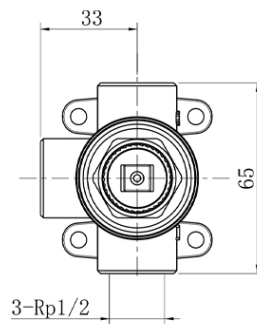

Additional Features

Technical Specification

Required Product

Recommended Products

Additional Notes

- One Body For All Colours & Designs
- Choose Colour & Design In Final Stage of Building/Renovation
- 4 Screw Fixing for Accurate Installation
- Compact Body

*Please visit argentaust.com.au/warranty to view the full warranty

Note: All dimensions are in millimetres and are subject to normal manufacturing variations. Always use the physical product measurements for cut-outs and rough-ins as the technical details shown may differ from the actual product. Use acetic cured silicone sealant. Do not use epoxy type adhesives. Clean with damp cloth. Do not use abrasive cleaners, liquids or pastes.