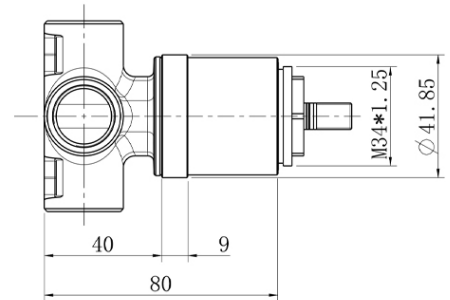

*Please visit argentaust.com.au/warranty to view the full warranty

Note: All dimensions are in millimetres and are subject to normal manufacturing variations. Always use the physical product measurements for cut-outs and rough-ins as the technical details shown may differ from the actual product. Use acetic cured silicone sealant. Do not use epoxy type adhesives. Clean with damp cloth. Do not use abrasive cleaners, liquids or pastes.