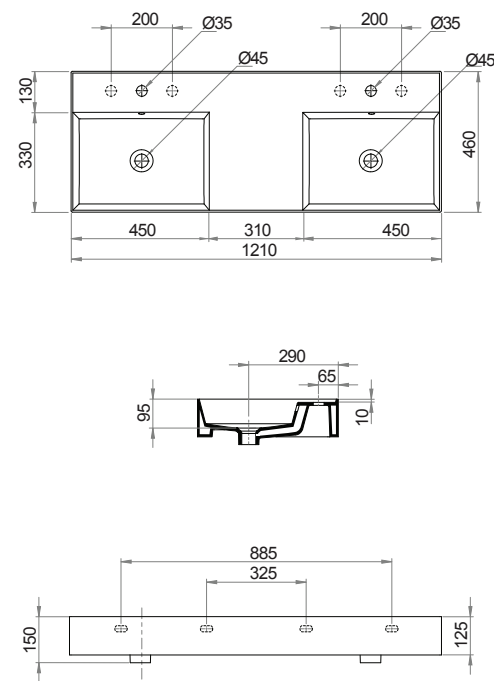

Twenty 120 Double Bowl Wall Basin

Product Code: TC201240/S (NTH), TC201242/S (2TH), TC201246/S (6TH)

The Twenty collection of luxury basins embody sleek and precise styling. Crisp planes, thin walls and a perimeter that elegantly frames the basin tops, combine to present feature pieces that are distinctive while not being bulky. Five configurations are available; full bowl, centre bowl with side shelves, right or left hand bowl with side shelf and double bowl with centre shelf.

Specifications

Colour / Finish	—	White / Gloss
Material	—	Vitreous China
Bowl Capacity	—	5L to Overflow
Tap Holes	—	0, 2 or 6
Overflow	—	Integral
Waste Outlet	—	32mm Overflow Plug & Waste to be ordered separately (TA3240 or TA4032)
W x D x H	—	1210x 460 x 125mm
Fixings	—	Wall fixing bolts supplied (WFB100)
Warranty	—	10 years