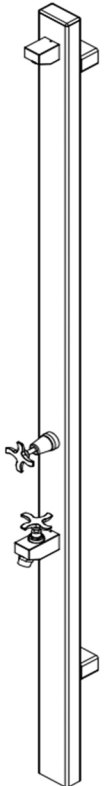

Suncoast Wall Outdoor Shower by Rainware

Material Stainless Steel
Colours Silver
Finish Polished Stainless Steel

Suncoast Wall 4200

Suncoast Wall 4201

Suncoast Wall 4202

Suncoast Wall 4203

Suncoast Wall 4300

Suncoast Wall 4301