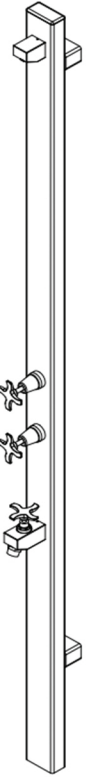

Suncoast Wall Outdoor Shower by Rainware

Material Stainless Steel
Colours Silver
Finish Polished Stainless Steel

Suncoast Wall 4200

Suncoast Wall 4201

Suncoast Wall 4202

Suncoast Wall 4203

Suncoast Wall 4300

Suncoast Wall 4301