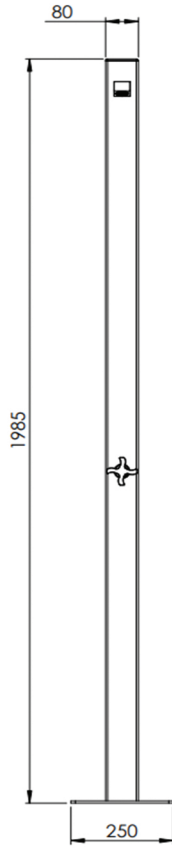

Suncoast Wall Outdoor Shower by Rainware

Material Stainless Steel
Colours Silver
Finish Polished Stainless Steel

Suncoast Wall 4200

Suncoast Wall 4201

Suncoast Wall 4202

Suncoast Wall 4203

Suncoast Wall 4300