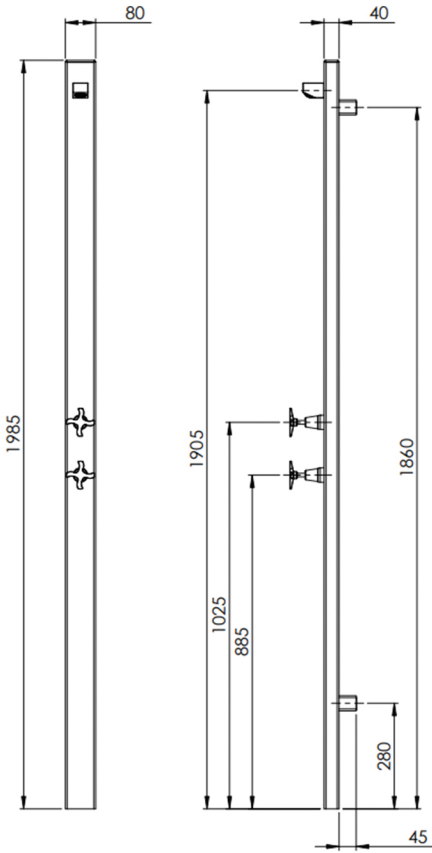

Suncoast Wall Outdoor Shower by Rainware

Material Stainless Steel
Colours Silver
Finish Polished Stainless Steel

Suncoast Wall 4200

Suncoast Wall 4201

Suncoast Wall 4202

Suncoast Wall 4203

Suncoast Wall 4300