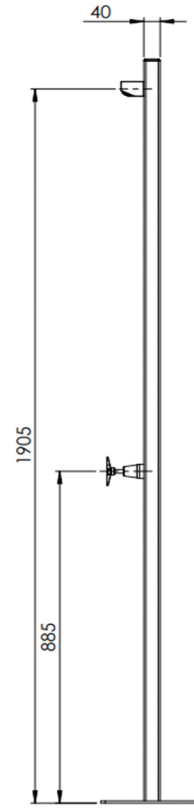

Suncoast Wall Outdoor Shower by Rainware

Material Stainless Steel
Colours Silver
Finish Polished Stainless Steel

Suncoast Wall 4200

Suncoast Wall 4201

Suncoast Wall 4202

Suncoast Wall 4203

Suncoast Wall 4300