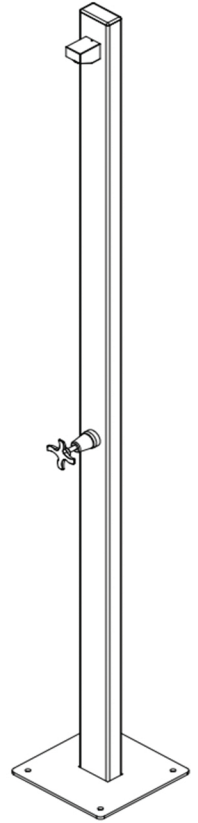

Suncoast Wall Outdoor Shower by Rainware

Material Stainless Steel
Colours Silver
Finish Polished Stainless Steel

Suncoast Wall 4200

Suncoast Wall 4201

Suncoast Wall 4202

Suncoast Wall 4203

Suncoast Wall 4300

Suncoast Wall 4301