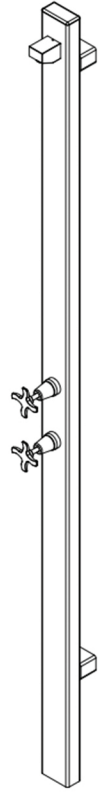

Suncoast Wall Outdoor Shower by Rainware

Material Stainless Steel
Colours Silver
Finish Polished Stainless Steel

Suncoast Wall 4200

Suncoast Wall 4201

Suncoast Wall 4202

Suncoast Wall 4203

Suncoast Wall 4300

Suncoast Wall 4301