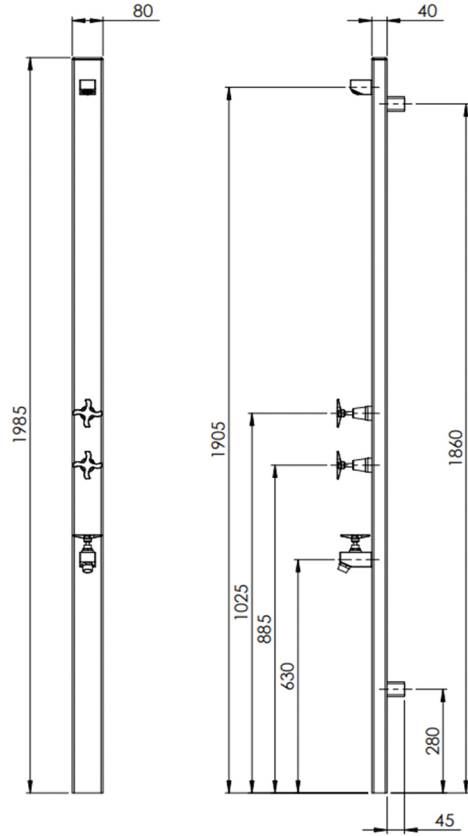

Suncoast Wall Outdoor Shower by Rainware

Material Stainless Steel
Colours Silver
Finish Polished Stainless Steel

Suncoast Wall 4200

Suncoast Wall 4201

Suncoast Wall 4202

Suncoast Wall 4203

Suncoast Wall 4300