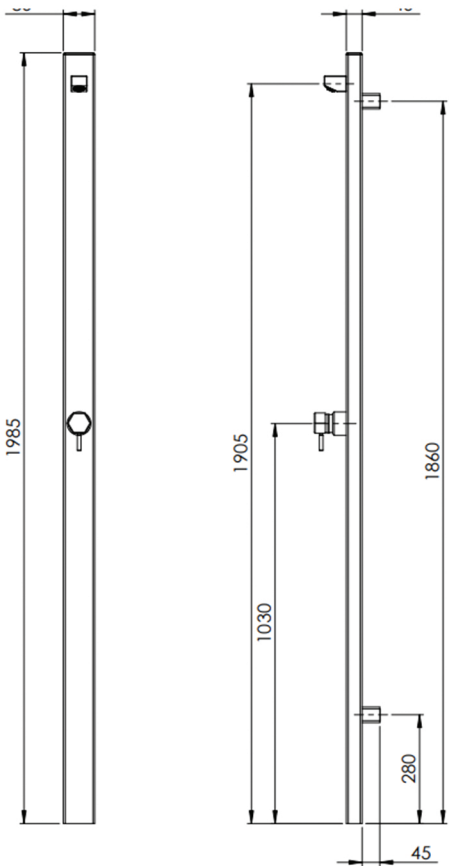

Suncoast Wall Outdoor Shower by Rainware

Material Stainless Steel
Colours Silver
Finish Polished Stainless Steel

Suncoast Wall 4200

Suncoast Wall 4201

Suncoast Wall 4202

Suncoast Wall 4203

Suncoast Wall 4300