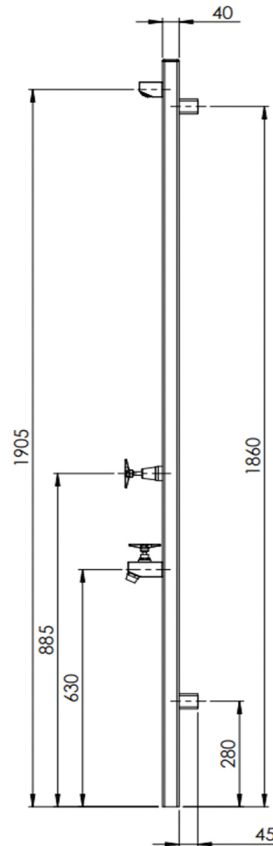

Suncoast Wall Outdoor Shower by Rainware

Material Stainless Steel
Colours Silver
Finish Polished Stainless Steel

Suncoast Wall 4200

Suncoast Wall 4201

Suncoast Wall 4202

Suncoast Wall 4203

Suncoast Wall 4300