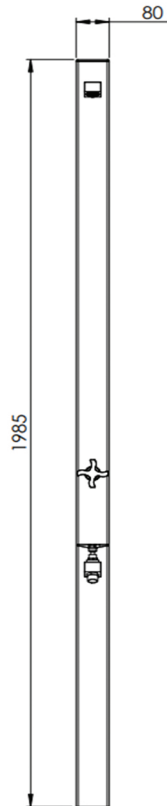

Suncoast Wall Outdoor Shower by Rainware

Material Stainless Steel
Colours Silver
Finish Polished Stainless Steel

Suncoast Wall 4200

Suncoast Wall 4201

Suncoast Wall 4202

Suncoast Wall 4203

Suncoast Wall 4300

Suncoast Wall 4301