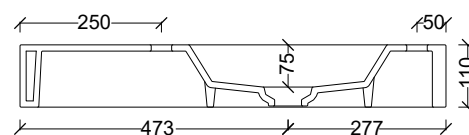

OVERFLOW & WASTE

32 mm non-overflow plug
& waste not included.

SPY 80

STYLE

Bench / Wall Basin

CODE

NTH : SPY80/0

1TH : SPY80/1

COLOURS

White
Premium Colours Available

OVERFLOW & WASTE

32 mm non-overflow plug
& waste not included.