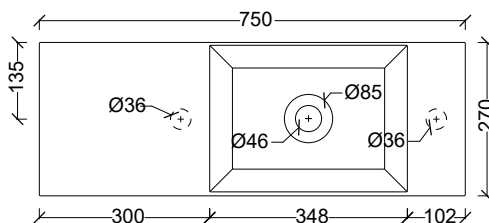

SPY 75

STYLE

Bench / Wall Basin

CODE

NTH : SPY75/0

1TH : SPY75/1

COLOURS

White
Premium Colours Available

OVERFLOW & WASTE

32 mm non-overflow plug
& waste not included.

SPY 80

STYLE

Bench / Wall Basin

CODE

NTH : SPY80/0

1TH : SPY80/1

COLOURS

White
Premium Colours Available

OVERFLOW & WASTE

32 mm non-overflow plug
& waste not included.