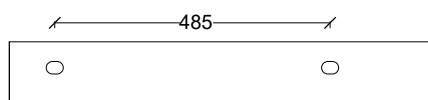

OVERFLOW & WASTE

32 mm non-overflow plug
& waste not included.