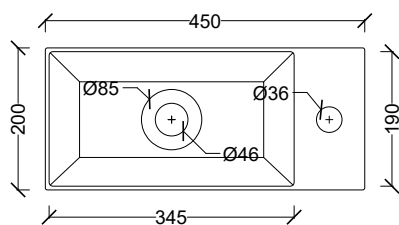

### OVERFLOW & WASTE

32 mm non-overflow plug  
& waste not included.