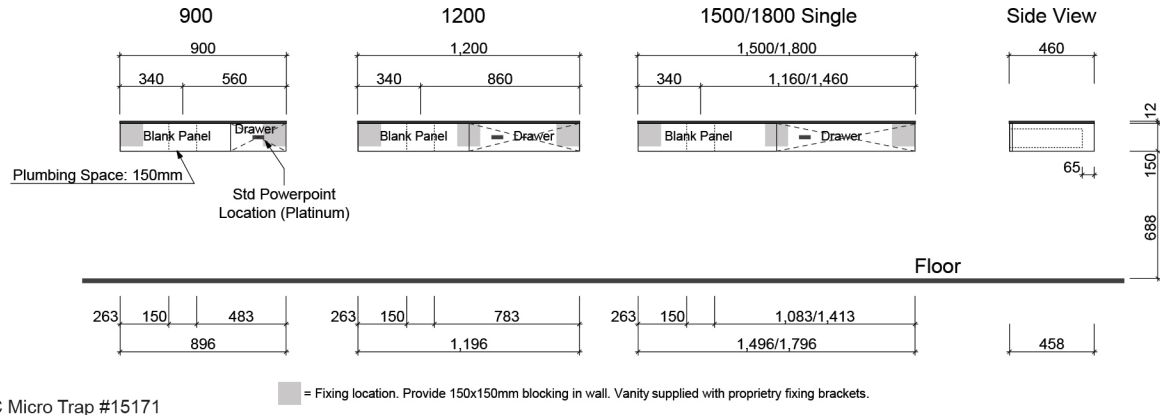

## Wall Hung - Slab Top

## Wall Hung - Pond Top

Suitable for use with PLASTEC Micro Trap #15171

**Waste size:** Acrylic = 40mm, Ceramic = 32mm, Sculptured Marble = 32mm  
**Note:** Where left or right hand options are available please specify or else cabinets will be supplied as per these drawings. All vanity top and basin sizes are nominal only. E&OE