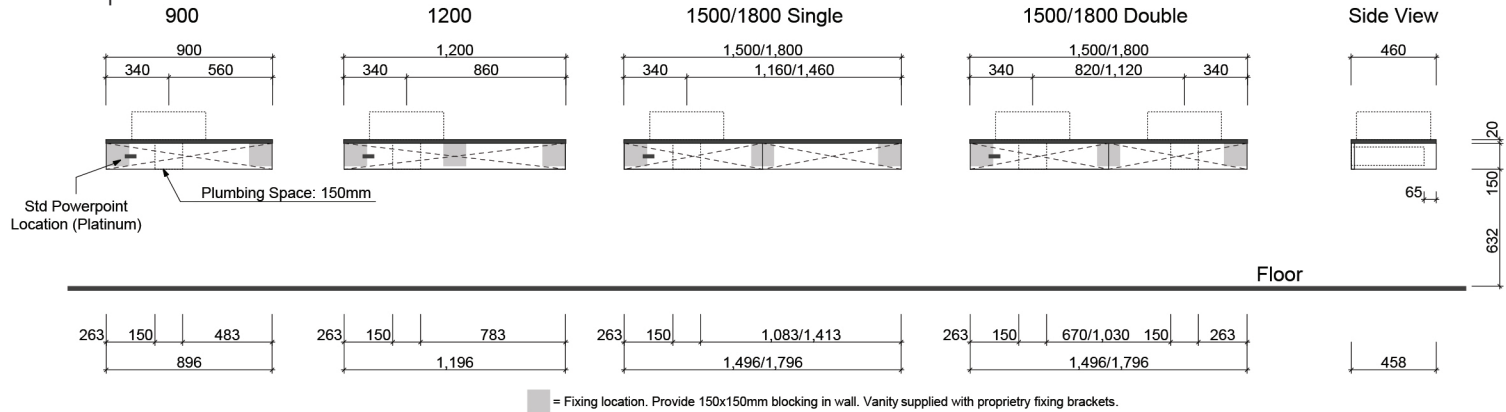

## Wall Hung - Slab Top

## Wall Hung - Pond Top

Suitable for use with PLASTEC Micro Trap #15171

**Waste size:** Acrylic = 40mm, Ceramic = 32mm, Sculptured Marble = 32mm  
**Note:** Where left or right hand options are available please specify or else cabinets will be supplied as per these drawings. All vanity top and basin sizes are nominal only. E&OE