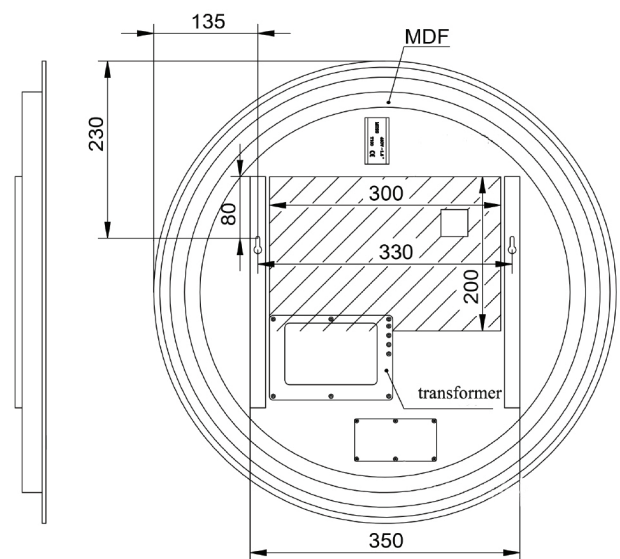

WARRANTY

5 years

*Conditions apply