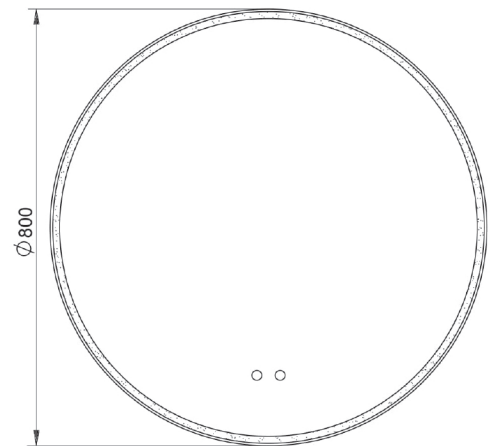

Optional Extra: Aluminium Coloured Frames

Matte Black	●
Gun Metal	●
Brushed Nickel	●
Brushed Brass	●
Rose Gold	●

WARRANTY
5 years

*Conditions apply