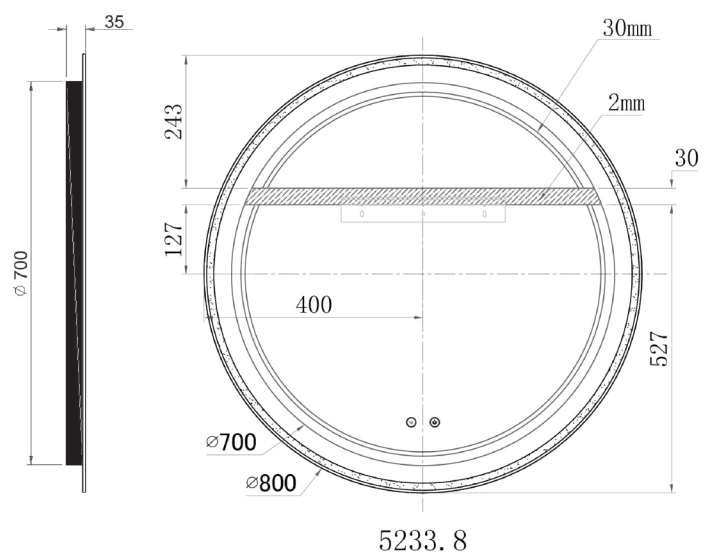

Optional Extra: Aluminium Coloured Frames

Matte Black	●
Gun Metal	●
Brushed Nickel	●
Brushed Brass	●
Rose Gold	●

WARRANTY
5 years

*Conditions apply