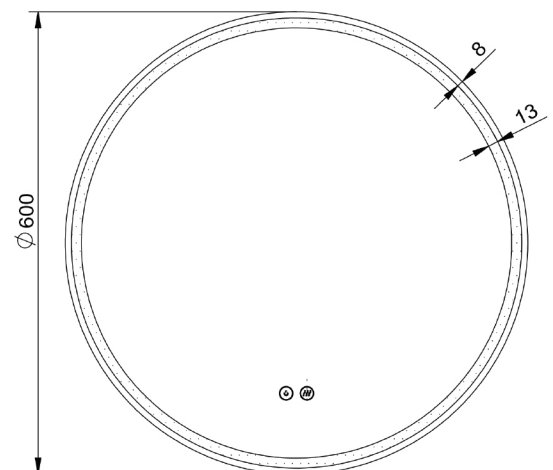

WARRANTY

5 years

*Conditions apply