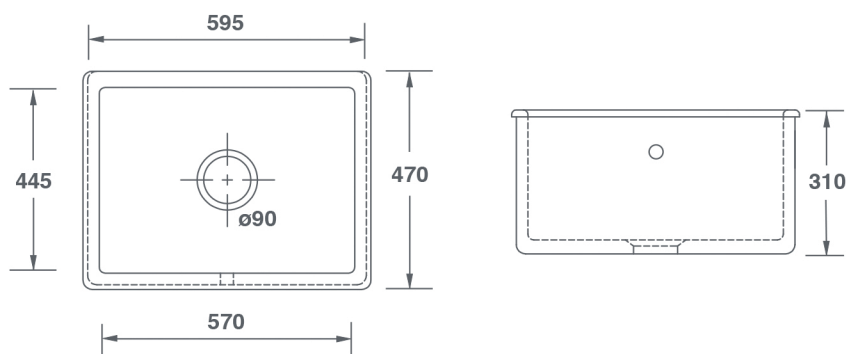

CONTEMPORARY COLLECTION

- WHITEHALL -

FEATURES

Deep, generous single bowl sink that is suitable for laminate worktops. Central 3½" waste outlet suitable for basket strainer or waste disposer. Round overflow. Lifetime warranty.

All our sinks come in a choice of white or biscuit.

Product	Code	Dimensions					
			W	D	H	Waste	Weight
Whitehall White	SCWH600WH	(mm)	595	470	310	90	55kg
		(in)	23½	18½	12	3½	
Whitehall Biscuit	SCWH600PN	(mm)	595	470	310	90	55kg
		(in)	23½	18½	12	3½	