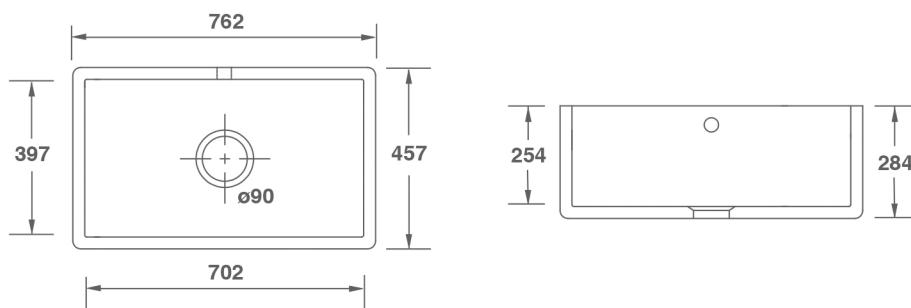

### FEATURES

Large, deep single bowl sink with central 3½" waste outlet suitable for basket strainer or waste disposer. Round overflow. Lifetime warranty.

*All our sinks come in a choice of white or biscuit.*

Product	Code	Dimensions					
			W	D	H	Waste	Weight
Shaker Single White	SCSH108WH	(mm)	762	457	284	90	60.5kg
		(in)	30	18	11	3½	
Shaker Single Biscuit	SCSH108PN	(mm)	762	457	284	90	60.5kg
		(in)	30	18	11	3½	