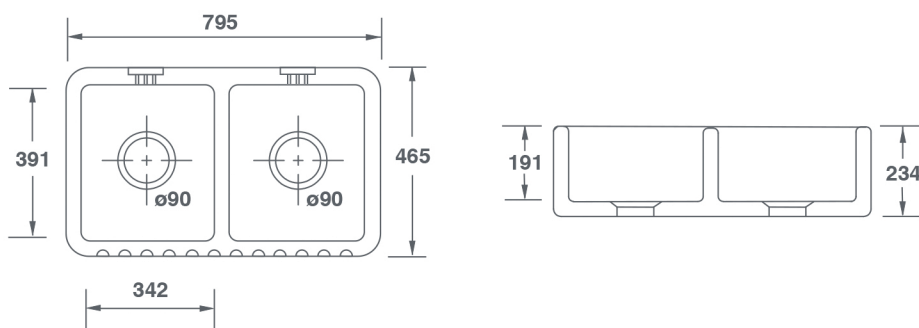

ORIGINAL COLLECTION

- RIBCHESTER 800 -

FEATURES

Double bowl sink with central dividing wall. Distinctive fluted front. 3 hole overflows. 3½" waste outlets suitable for basket strainers or waste disposers. Lifetime warranty.

All our sinks come in a choice of white or biscuit.

| Product | Code | Dimensions | | | | | |
|------------------------|-------------|------------|-----|-----|-----|-------|--------|
| | | | W | D | H | Waste | Weight |
| Ribchester 800 White | SO0800010WH | (mm) | 795 | 465 | 234 | 90 | 62kg |
| | | (in) | 31 | 18½ | 9 | 3½ | |
| Ribchester 800 Biscuit | SO0800010PN | (mm) | 795 | 465 | 234 | 90 | 62kg |
| | | (in) | 31 | 18½ | 9 | 3½ | |

ORIGINAL COLLECTION

- RIBCHESTER 1000 -

FEATURES

Double bowl sink with central dividing wall. Distinctive fluted front. 3 hole overflows. 3½" waste outlets suitable for basket strainers or waste disposers. Lifetime warranty.

All our sinks come in a choice of white or biscuit.

| Product | Code | Dimensions | | | | | |
|-------------------------|-------------|------------|-----|-----|-----|-------|--------|
| | | | W | D | H | Waste | Weight |
| Ribchester 1000 White | SO2400010WH | (mm) | 997 | 465 | 234 | 90 | 76kg |
| | | (in) | 39 | 18½ | 9 | 3½ | |
| Ribchester 1000 Biscuit | SO2400010PN | (mm) | 997 | 465 | 234 | 90 | 76kg |
| | | (in) | 39 | 18½ | 9 | 3½ | |