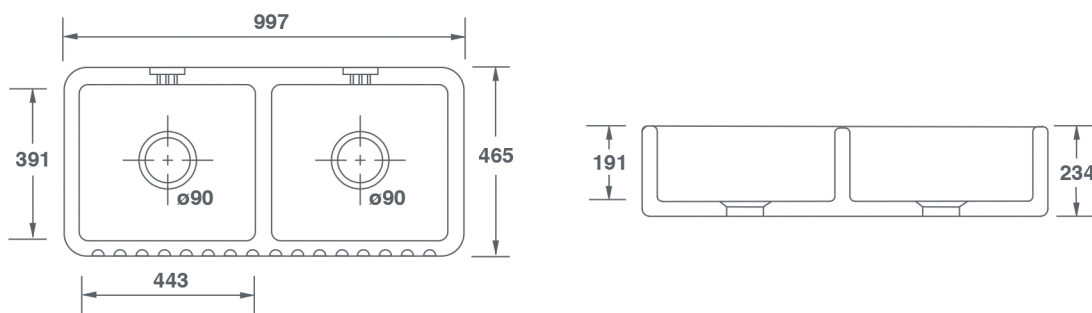

All our sinks come in a choice of white or biscuit.

| Product | Code | Dimensions | | | | | |
|------------------------|-------------|------------|-----|-----|-----|-------|--------|
| | | | W | D | H | Waste | Weight |
| Ribchester 800 White | SO0800010WH | (mm) | 795 | 465 | 234 | 90 | 62kg |
| | | (in) | 31 | 18½ | 9 | 3½ | |
| Ribchester 800 Biscuit | SO0800010PN | (mm) | 795 | 465 | 234 | 90 | 62kg |
| | | (in) | 31 | 18½ | 9 | 3½ | |

ORIGINAL COLLECTION

- RIBCHESTER 1000 -

FEATURES

Double bowl sink with central dividing wall. Distinctive fluted front. 3 hole overflows. 3½" waste outlets suitable for basket strainers or waste disposers. Lifetime warranty.

All our sinks come in a choice of white or biscuit.

| Product | Code | Dimensions | | | | | |
|-------------------------|-------------|------------|-----|-----|-----|-------|--------|
| | | | W | D | H | Waste | Weight |
| Ribchester 1000 White | SO2400010WH | (mm) | 997 | 465 | 234 | 90 | 76kg |
| | | (in) | 39 | 18½ | 9 | 3½ | |
| Ribchester 1000 Biscuit | SO2400010PN | (mm) | 997 | 465 | 234 | 90 | 76kg |
| | | (in) | 39 | 18½ | 9 | 3½ | |