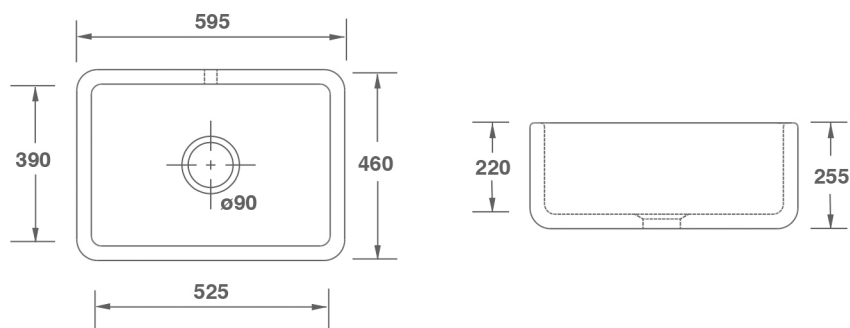

CONTEMPORARY COLLECTION

- BUTLER 600 -

FEATURES

Central 3½" waste outlet suitable for basket strainer or waste disposer. Round overflow. Lifetime warranty.

All our sinks come in a choice of white or biscuit.

Product	Code	Dimensions					
			W	D	H	Waste	Weight
Butler 600 White	SCBU600WH	(mm)	595	460	255	90	49kg
		(in)	23½	18	10	3½	
Butler 600 Biscuit	SCBU600PN	(mm)	595	460	255	90	49kg
		(in)	23½	18	10	3½	

Please note: All nominal dimensions in mm. Dimensions may vary by +/- 2% due to manufacturing process

Product	Code	Dimensions					
			W	D	H	Waste	Weight
Butler 800 White	SCBU800WH	(mm)	795	460	255	90	57kg
		(in)	31½	18	10	3½	
Butler 800 Biscuit	SCBU800PN	(mm)	795	460	255	90	57kg
		(in)	31½	18	10	3½	

Please note: All nominal dimensions in mm. Dimensions may vary by +/- 2% due to manufacturing process