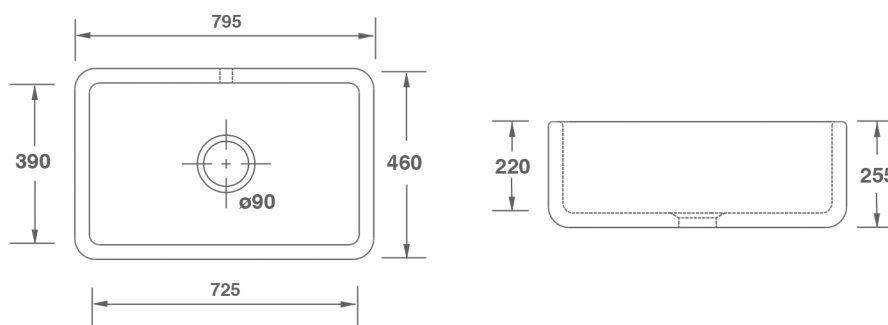

Product	Code	Dimensions					
			W	D	H	Waste	Weight
Butler 600 White	SCBU600WH	(mm)	595	460	255	90	49kg
		(in)	23½	18	10	3½	
Butler 600 Biscuit	SCBU600PN	(mm)	595	460	255	90	49kg
		(in)	23½	18	10	3½	

Please note: All nominal dimensions in mm. Dimensions may vary by +/- 2% due to manufacturing process

CONTEMPORARY COLLECTION

- BUTLER 800 -

FEATURES

Central 3½" waste outlet suitable for basket strainer or waste disposer. Round overflow. Lifetime warranty.

All our sinks come in a choice of white or biscuit.

Product	Code	Dimensions					
			W	D	H	Waste	Weight
Butler 800 White	SCBU800WH	(mm)	795	460	255	90	57kg
		(in)	31½	18	10	3½	
Butler 800 Biscuit	SCBU800PN	(mm)	795	460	255	90	57kg
		(in)	31½	18	10	3½	

Please note: All nominal dimensions in mm. Dimensions may vary by +/- 2% due to manufacturing process