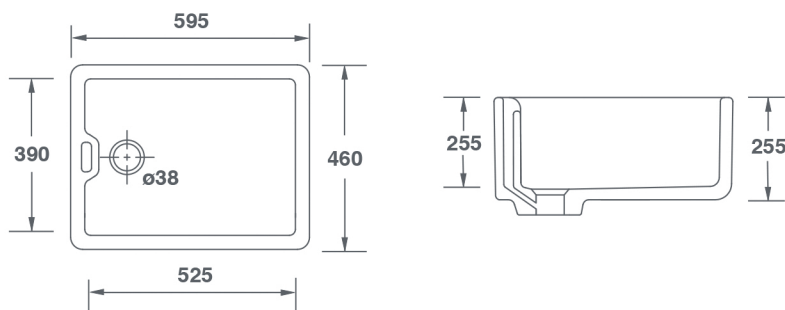

### FEATURES

Traditional Weir overflow. 1½" waste outlet suitable for slotted waste/plug and chain. Lifetime warranty.

*All our sinks come in a choice of white or biscuit.*

Product	Code	Dimensions					
			W	D	H	Waste	Weight
Belfast White	SCBE600WH	(mm)	595	460	255	38	50kg
		(in)	23½	18	10	1½	
Belfast Biscuit	SCBE600PN	(mm)	595	460	255	38	50kg
		(in)	23½	18	10	1½	