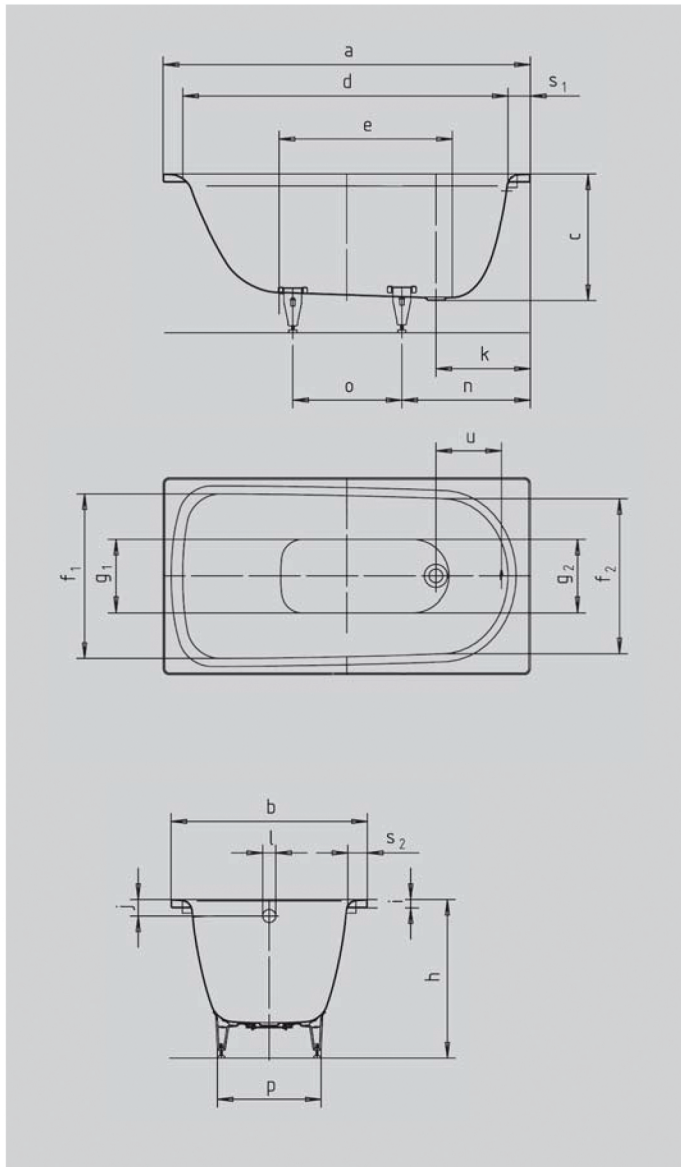

# SANIFORM DEEP

- one-seater bath with waste at foot end
- classic four-cornered model
- made of Kaldewei steel enamel 3.5 mm
- extra depth of a plunge pool
- **30 YEAR WARRANTY**

Model No.		366	367
External length	a	1400	1600 mm
External width	b	750	750 mm
Depth	c	480	480 mm
Internal length (top)	d	1240	1440 mm
<b>Internal length (bottom)</b>	<b>e</b>	<b>645</b>	<b>844 mm</b>
Internal width (top)	f <sub>1</sub> ; f <sub>2</sub>	620; 590	620; 590 mm
Internal width (bottom)	g <sub>1</sub> ; g <sub>2</sub>	280; 280	280; 280 mm
Height with feet	h	615-635	615-635 mm
Height of rim	i	32	32 mm
Distance top edge to centre of overflow hole	j	65	65 mm
Distance bath edge to centre of drain hole	k	360	360 mm
Diameter of overflow hole	l	52	52 mm
Diameter of drain hole	m	52	52 mm
Distance foot end of bath edge to centre of foot	n	470	480 mm
Distance between the feet	o	415	605 mm
Max. width of feet	p	430	430 mm
Width of rim (foot end; lengthwise)	s <sub>1</sub> ; s <sub>2</sub>	80; 85	80; 85 mm
Distance between centre holes	u	268	267 mm
Water volume** in litres		110	140litres
Weight of the enamelled bath in kg		42	49kg
Anti-slip		☒ 288	☒ 288 mm
Full anti-slip		600 x 220	600 x 220 mm