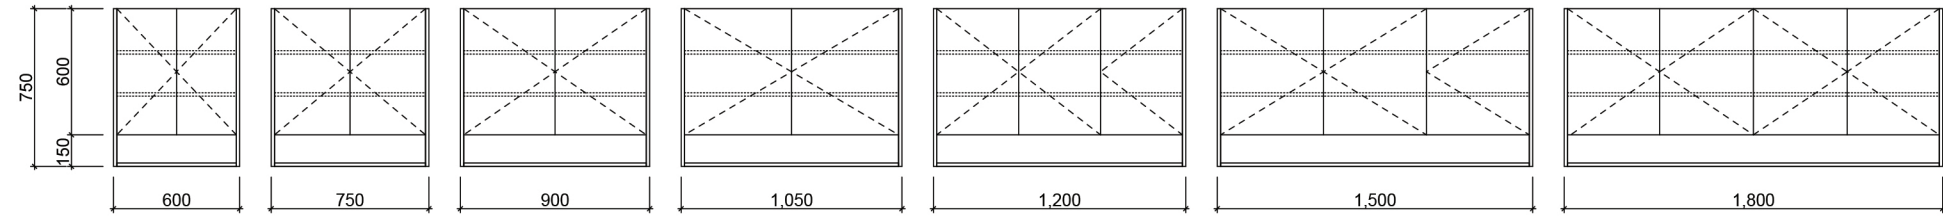

SHAVERS

San Remo

All cabinets 166mm deep.

Waste size: Acrylic = 40mm, Ceramic = 32mm, Sculptured Marble = 32mm
Note: Where left or right hand options are available please specify or else cabinets will be supplied as per these drawings. All vanity top and basin sizes are nominal only. E&OE