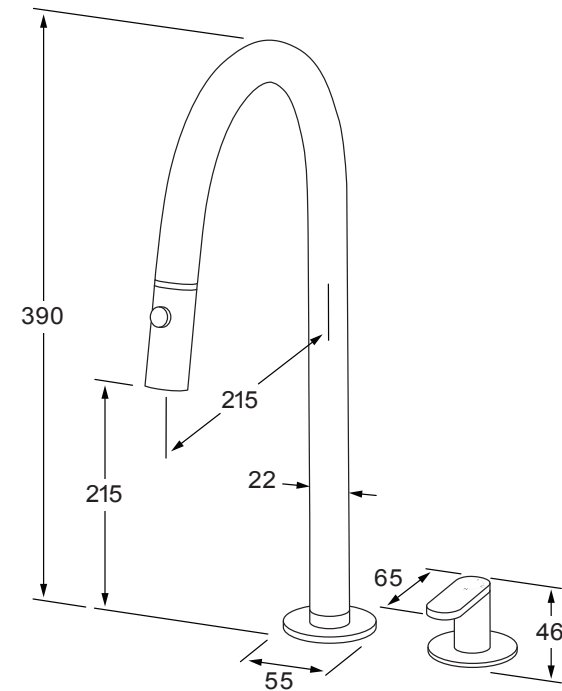

Duet Sink progressive mixer set pull out spray

SUSSEX

Product code

DSPMSPOS

Product features

- Designed and manufactured in Australia
- All brass construction
- Swivel outlet
- Pullout 2 function nozzle
- Progressive mixer brass cartridge
- Available in a range of high quality, durable finishes inc. LUXPVD®
- Minimal, refined design to complement any contemporary space
- Matching showers and accessories

Warranty

15 Year overall warranty.
Refer to Warranty sheet for specific information.

Pressure rating

300 - 500kPa

Temperature rating

1- 65°C

WELS rating

5 star - 5.5lt/min

AS/NZS 3718:2005
LIC. 20081

While we aim to ensure the specifications shown are correct at time of printing, Sussex Taps reserves the right to make modifications without prior notice. Always use the physical product for accurate measurements. Dimensions are subject to change without notice. All measurements are shown in millimetres.

Copyright © Sussex Taps

sussex taps.com.au

Just
BATHROOMWARE