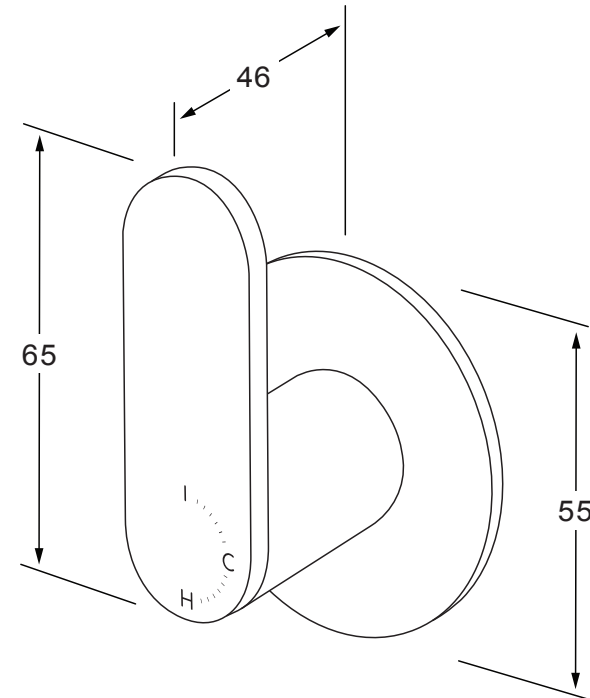

Duet Progressive wall mixer

SUSSEX

Product code

DPWM

Product features

- Designed and manufactured in Australia
- All brass construction
- Progressive mixer brass cartridge
- Available in a range of high quality, durable finishes inc. LUXPVD®
- Minimal, refined design to complement any contemporary space
- Matching tapware, showers and accessories

Warranty

15 Year overall warranty.
Refer to Warranty sheet for specific information.

Pressure rating

300 - 500kPa

Temperature rating

1- 65°C

While we aim to ensure the specifications shown are correct at time of printing, Sussex Taps reserves the right to make modifications without prior notice. Always use the physical product for accurate measurements. Dimensions are subject to change without notice. All measurements are shown in millimetres.
Copyright © Sussex Taps