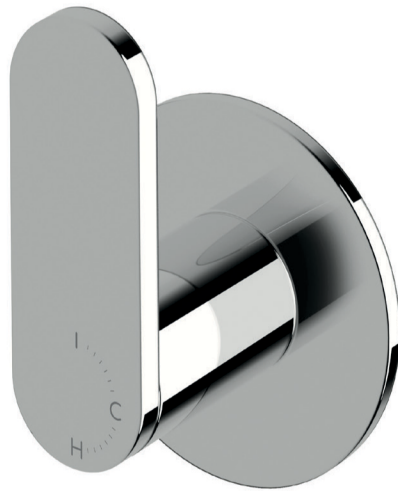

Duet Progressive wall mixer

SUSSEX

Product code

DPWM

Product features

- Designed and manufactured in Australia
- All brass construction
- Progressive mixer brass cartridge
- Available in a range of high quality, durable finishes inc. LUXPVD®
- Minimal, refined design to complement any contemporary space
- Matching tapware, showers and accessories

Warranty

15 Year overall warranty.
Refer to Warranty sheet for specific information.

Pressure rating

300 - 500kPa

Temperature rating

1- 65°C

While we aim to ensure the specifications shown are correct at time of printing, Sussex Taps reserves the right to make modifications without prior notice. Always use the physical product for accurate measurements. Dimensions are subject to change without notice. All measurements are shown in millimetres.
Copyright © Sussex Taps