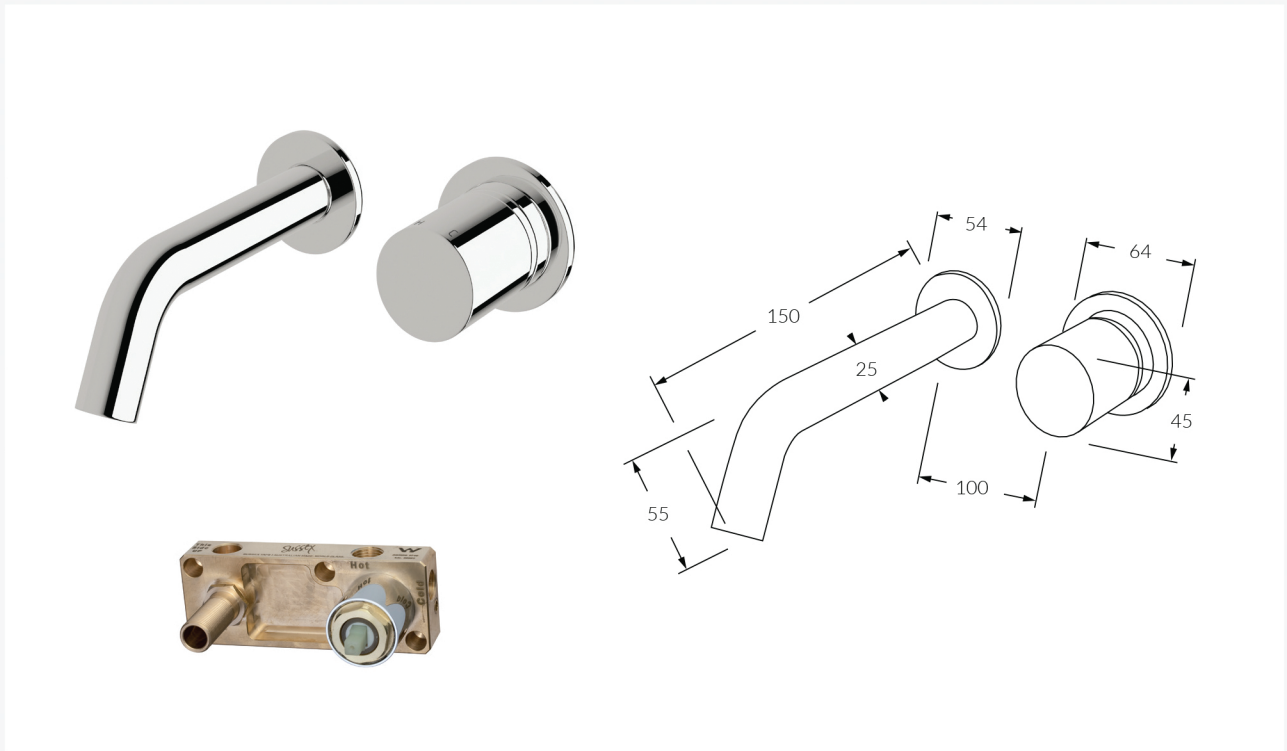

INFORMATION SHEET

Circa Wall Basin Mixer System RH 150mm

Product code: Available Option:

RWBMS150RH Right hand operation

RWBMS150LH Left hand operation

FEATURING THE SUSSEX MASTERFIT

A new innovative all-in-one plumbing unit that simplifies the installation process of mixer and outlet combinations.

- Made in Australia from high quality solid brass
- Precision engineered to Australian Standards
- Significant savings in Cost, Labour and Time
- Easy to install
- Mixers, outlets and backplates fit perfectly every time
- Standards ½" BSP connections for plumbing fittings
- Mixer cartridges fully serviceable after installation
- Generous tolerance for wall cover thicknesses