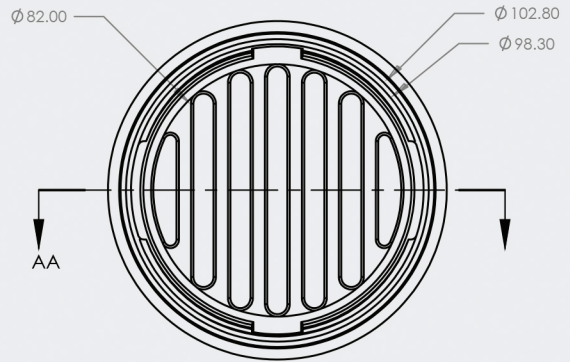

Round Floor Waste 100mm - Slotted

100mm ROUND FLOOR WASTE STANDARD FLOOR WASTE

- Available in Round or Square
- Easy installation - available with a 50mm, 80mm or 100mm connection
- Available in other finishes