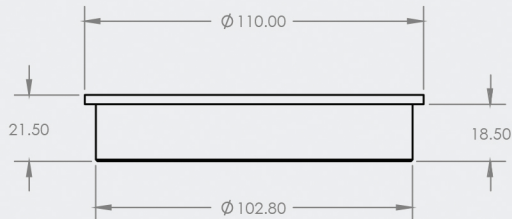

Round Floor Waste 100mm - Slotted

100mm ROUND FLOOR WASTE STANDARD FLOOR WASTE

- Available in Round or Square
- Easy installation - available with a 50mm, 80mm or 100mm connection
- Available in other finishes