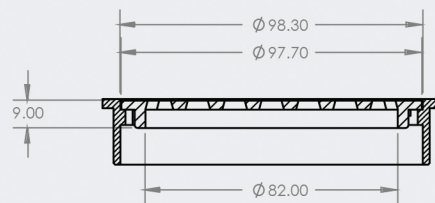

Round Floor Waste 100mm - Slotted

100mm ROUND FLOOR WASTE STANDARD FLOOR WASTE

- Available in Round or Square
- Easy installation - available with a 50mm, 80mm or 100mm connection
- Available in other finishes