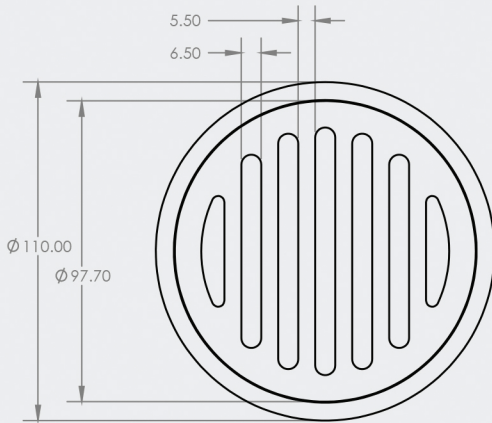

Round Floor Waste 100mm - Slotted

100mm ROUND FLOOR WASTE STANDARD FLOOR WASTE

- Available in Round or Square
- Easy installation - available with a 50mm, 80mm or 100mm connection
- Available in other finishes