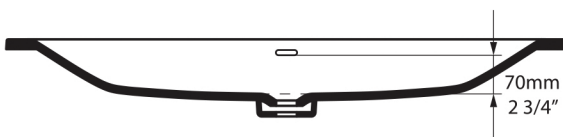

Top view

Drop In Cut Out

833mm x 340mm
32 3/4" x 13 3/8"

UnderMount Cut Out

779mm x 274mm
30 5/8" x 10 3/4"

Front view

Side view

Section AA