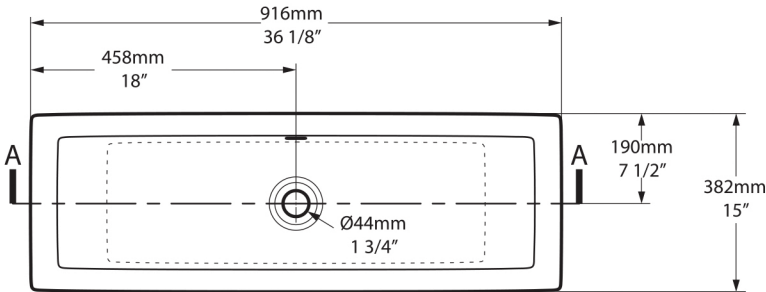

Top view

Drop In Cut Out

833mm x 340mm
32 3/4" x 13 3/8"

UnderMount Cut Out

779mm x 274mm
30 5/8" x 10 3/4"

Front view

Side view

Section AA

*All measurements subject to +/-5% tolerance