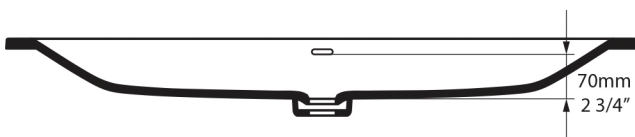

Top view

Drop In Cut Out

1135mm x 340mm
44 5/8" x 13 3/8"

UnderMount Cut Out

1081mm x 274mm
42 1/2" x 10 3/4"

Front view

Side view

Section AA