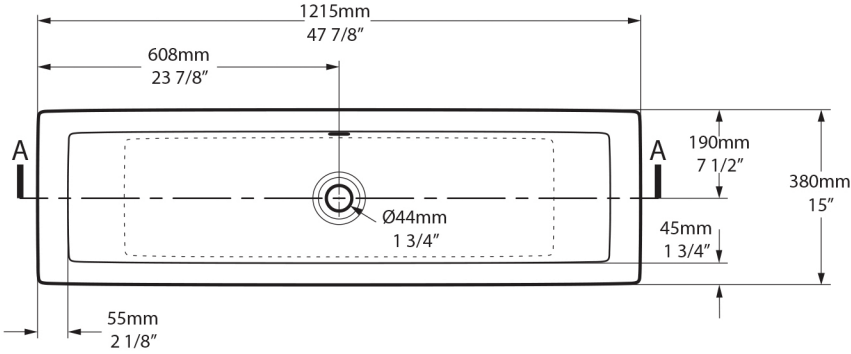

Top view

Drop In Cut Out

1135mm x 340mm
44 5/8" x 13 3/8"

UnderMount Cut Out

1081mm x 274mm
42 1/2" x 10 3/4"

Front view

Side view

Section AA