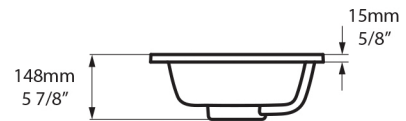

Top view

Drop In Cut Out

1135mm x 340mm
44 5/8" x 13 3/8"

UnderMount Cut Out

1081mm x 274mm
42 1/2" x 10 3/4"

Front view

Side view

Section AA

*All measurements subject to +/-5% tolerance