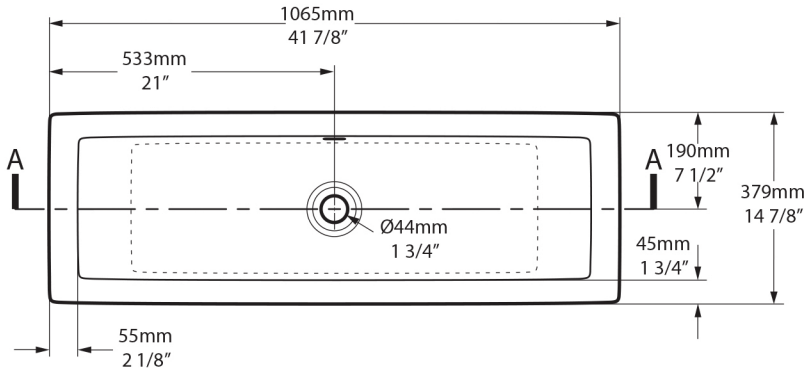

Rossendale 107

DU-ROS-107-IO

Top view

Drop In Cut Out

987mm x 340mm
38 7/8" x 13 3/8"

UnderMount Cut Out

933mm x 274mm
36 3/4" x 10 3/4"

Front view

Side view

Section AA

*All measurements subject to +/-5% tolerance