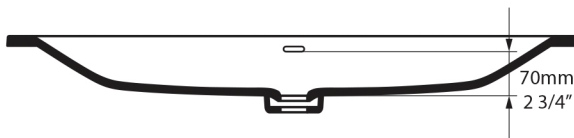

Rossendale 107

DU-ROS-107-IO

Top view

Drop In Cut Out

987mm x 340mm
38 7/8" x 13 3/8"

UnderMount Cut Out

933mm x 274mm
36 3/4" x 10 3/4"

Front view

Side view

Section AA

*All measurements subject to +/-5% tolerance