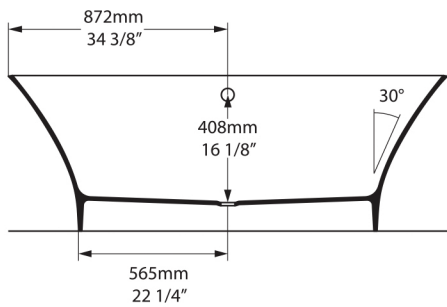

Side view

Section AA

*All measurements subject to +/-5% tolerance
*Overflow hole not drilled

l = 1743mm / 68 5/8"
w = 753mm / 29 5/8"
h = 597mm / 23 1/2"

370 KG	289 ltr
238 KG	157 ltr
81 KG	0 ltr

Massachusetts Code: Approved
cUPC listing by IAPMO: File No. 6574