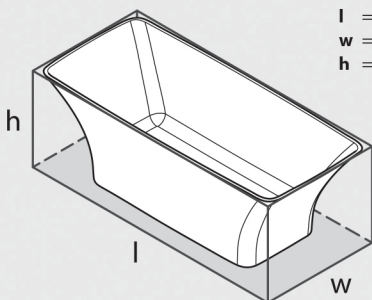

Side view

Section AA

*All measurements subject to +/-5% tolerance
*Overflow hole not drilled

l = 1743mm / 68 5/8"
w = 753mm / 29 5/8"
h = 597mm / 23 1/2"

370 KG	289 ltr
238 KG	157 ltr
81 KG	0 ltr

Massachusetts Code: Approved
cUPC listing by IAPMO: File No. 6574