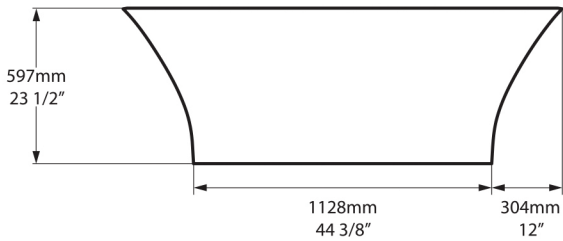

Side view

Section AA

*All measurements subject to +/-5% tolerance
*Overflow hole not drilled

l = 1743mm / 68 5/8"
w = 753mm / 29 5/8"
h = 597mm / 23 1/2"

370 KG	289 ltr
238 KG	157 ltr
81 KG	0 ltr

Massachusetts Code: Approved
cUPC listing by IAPMO: File No. 6574