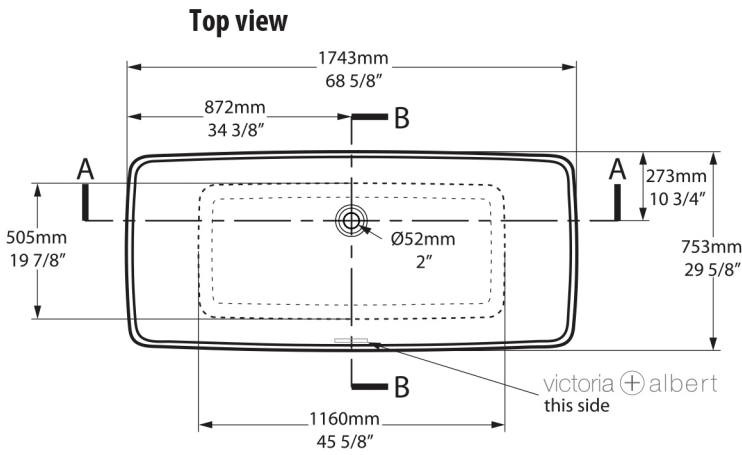

Ravello

RAV-N-xx-NO

Just BATHROOMWARE