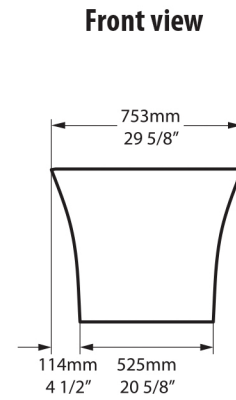

Ravello

RAV-N-xx-NO

Just BATHROOMWARE