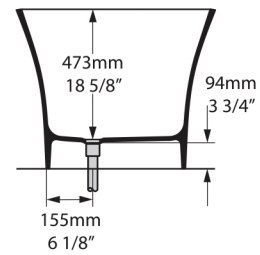

K12

Related collections

Ravello 60

Tombolo 8

Ravello

RAV-N-xx-NO

Just BATHROOMWARE

Section BB

Side view

Section AA

*All measurements subject to +/-5% tolerance
*Overflow hole not drilled

l = 1743mm / 68 5/8"
w = 753mm / 29 5/8"
h = 597mm / 23 1/2"

370 KG	289 ltr
238 KG	157 ltr
81 KG	0 ltr

Massachusetts Code: Approved
cUPC listing by IAPMO: File No. 6574