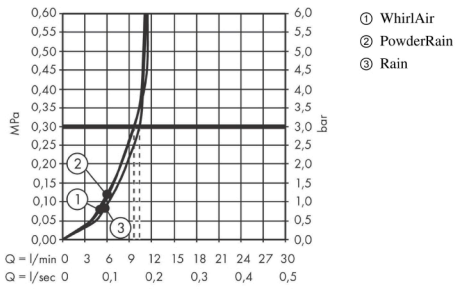

Raindance Select S
Shower set 120 3jet PowderRain with shower bar 90 cm
 Surfaces: **Chrome** Article Number: **27667007**

Description

product features

- consists of: hand shower, shower bar, shower hose, slider, soap dish
- shower head size: 125 mm
- spray type: PowderRain, Rain, Whirl (massage spray)
- convenient diversion via Select button
- 90° position adjustable hand shower holder, pivots left and right, up and down
- maximum flow rate at 3 bar: 9 l/min
- profile stand pipe: round
- wall supports of plastic
- wall mounting: screw fastening
- scope of supply: shower set, filter seal, mounting material, assembly instruction

Technology

Certificates

Product image

Scale drawing

Raindance Select S
Shower set 120 3jet PowderRain with shower bar 90 cm
Surfaces: **Chrome** Article Number: **27667007**

Flowchart

The consumption was measured in combination with the appropriate fittings (thermostat/mixer/in-wall valve) to reflect actual application in practice.