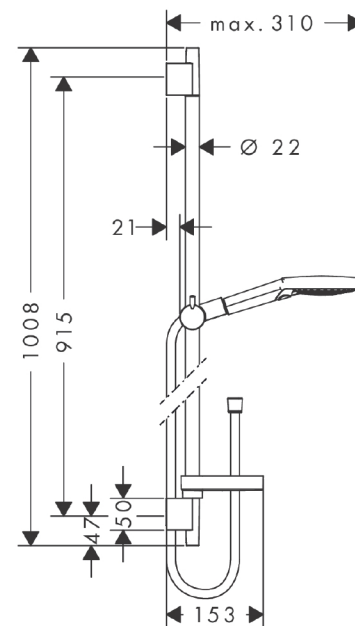

Raindance Select S
Shower set 120 3jet PowderRain with shower bar 90 cm
 Surfaces: **Chrome** Article Number: **27667007**

Description

product features

- consists of: hand shower, shower bar, shower hose, slider, soap dish
- shower head size: 125 mm
- spray type: PowderRain, Rain, Whirl (massage spray)
- convenient diversion via Select button
- 90° position adjustable hand shower holder, pivots left and right, up and down
- maximum flow rate at 3 bar: 9 l/min
- profile stand pipe: round
- wall supports of plastic
- wall mounting: screw fastening
- scope of supply: shower set, filter seal, mounting material, assembly instruction

Technology

Certificates

Product image

Scale drawing

Raindance Select S
Shower set 120 3jet PowderRain with shower bar 90 cm
Surfaces: **Chrome** Article Number: **27667007**

Flowchart

The consumption was measured in combination with the appropriate fittings (thermostat/mixer/in-wall valve) to reflect actual application in practice.

Raindance Select S
Shower set 120 3jet PowderRain with shower bar 90 cm
Surfaces: **Chrome** Article Number: **27667007**

Installation examples