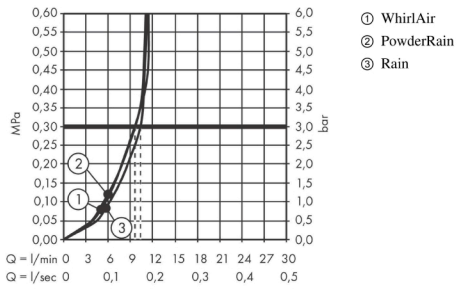

Raindance Select S
Shower set 120 3jet PowderRain with shower bar 65 cm
 Surfaces: **Chrome** Article Number: **27654007**

Description

product features

- consists of: hand shower, shower bar, shower hose, slider, soap dish
- shower head size: 125 mm
- spray type: PowderRain, Rain, Whirl (massage spray)
- convenient diversion via Select button
- 90° position adjustable hand shower holder, pivots left and right, up and down
- maximum flow rate at 3 bar: 9 l/min
- profile stand pipe: round
- wall supports of plastic
- wall mounting: screw fastening
- scope of supply: shower set, filter seal, mounting material, assembly instruction

Technology

Certificates

Product image

Scale drawing

Raindance Select S
Shower set 120 3jet PowderRain with shower bar 65 cm
 Surfaces: **Chrome** Article Number: **27654007**

Flowchart

The consumption was measured in combination with the appropriate fittings (thermostat/mixer/in-wall valve) to reflect actual application in practice.