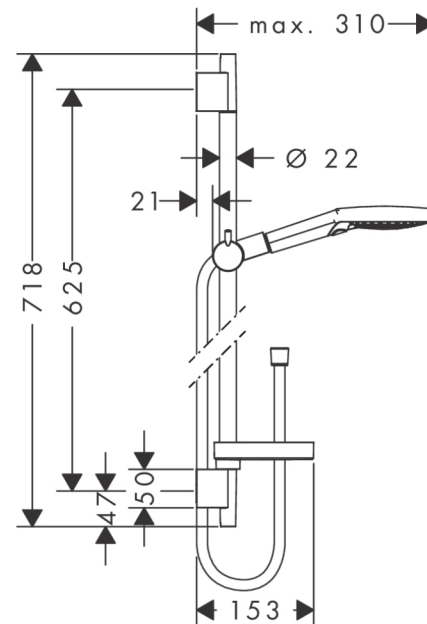

Raindance Select S
Shower set 120 3jet PowderRain with shower bar 65 cm
 Surfaces: **Chrome** Article Number: **27654007**

Description

product features

- consists of: hand shower, shower bar, shower hose, slider, soap dish
- shower head size: 125 mm
- spray type: PowderRain, Rain, Whirl (massage spray)
- convenient diversion via Select button
- 90° position adjustable hand shower holder, pivots left and right, up and down
- maximum flow rate at 3 bar: 9 l/min
- profile stand pipe: round
- wall supports of plastic
- wall mounting: screw fastening
- scope of supply: shower set, filter seal, mounting material, assembly instruction

Technology

Certificates

Product image

Scale drawing

Raindance Select S
Shower set 120 3jet PowderRain with shower bar 65 cm
 Surfaces: **Chrome** Article Number: **27654007**

Flowchart

The consumption was measured in combination with the appropriate fittings (thermostat/mixer/in-wall valve) to reflect actual application in practice.