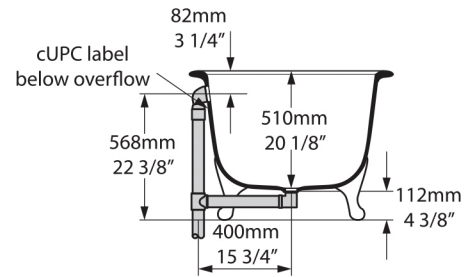

**Front view**

**Section AA**

\*All measurements subject to +/-5% tolerance

l = 1902mm / 74 7/8"  
w = 910mm / 35 7/8"  
h = 650mm / 25 5/8"

Massachusetts Code: Approved  
cUPC listing by IAPMO: File No. 6574  
Registered Design