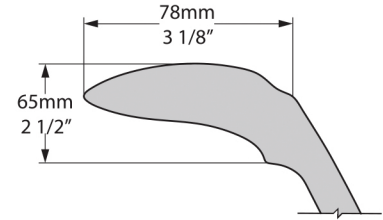

Radford

RAD-N-xx-NO

Note: Optional overflow hole needs to be drilled on site in Australia by installer

Rim Detail

Shown with optional K50 waste kit

*All measurements subject to +/-5% tolerance

l = 1902mm / 74 7/8"
w = 910mm / 35 7/8"
h = 650mm / 25 5/8"

Massachusetts Code: Approved
cUPC listing by IAPMO: File No. 6574
Registered Design

VA/1204/06/Jan19