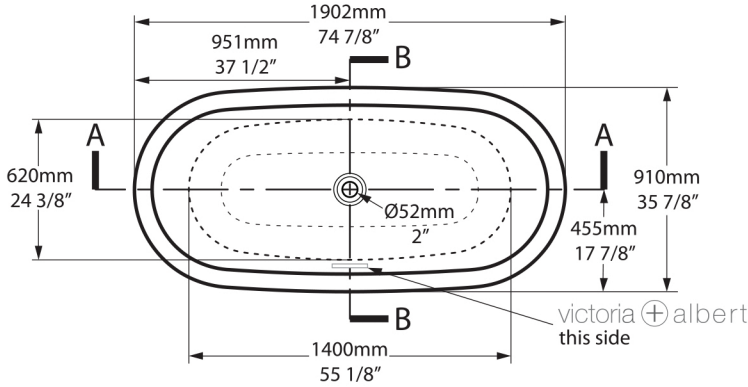

Radford

RAD-N-xx-NO

Note: Optional overflow hole needs to be drilled on site in Australia by installer

Top view