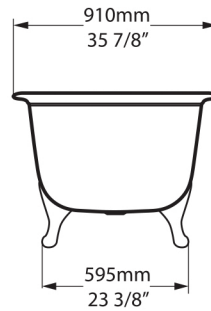

**Front view**

**Section AA**

\*All measurements subject to +/-5% tolerance

l = 1902mm / 74 7/8"  
w = 910mm / 35 7/8"  
h = 650mm / 25 5/8"

Massachusetts Code: Approved  
cUPC listing by IAPMO: File No. 6574  
Registered Design