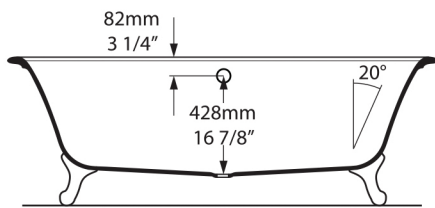

**Front view**

**Section AA**

\*All measurements subject to +/-5% tolerance

l = 1902mm / 74 7/8"  
w = 910mm / 35 7/8"  
h = 650mm / 25 5/8"

Massachusetts Code: Approved  
cUPC listing by IAPMO: File No. 6574  
Registered Design