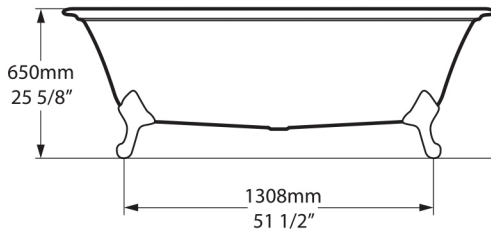

Radford

RAD-N-xx-NO

Note: Optional overflow hole needs to be drilled on site in Australia by installer

Side view

Shown with optional K50 waste kit

*All measurements subject to +/-5% tolerance

l = 1902mm / 74 7/8"
w = 910mm / 35 7/8"
h = 650mm / 25 5/8"

Massachusetts Code: Approved
cUPC listing by IAPMO: File No. 6574
Registered Design

VA/1204/06/Jan19