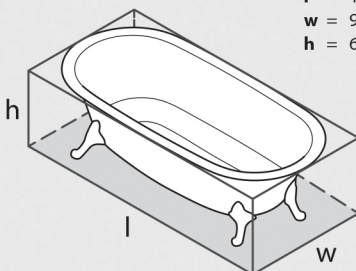

# Radford

RAD-N-xx-NO

**Note: Optional overflow hole needs to be drilled on site in Australia by installer**

**Top view**

**Rim Detail**

**Side view**

**Section BB**

Shown with optional K50 waste kit

**Front view**

**Section AA**

\*All measurements subject to +/-5% tolerance

l = 1902mm / 74 7/8"  
w = 910mm / 35 7/8"  
h = 650mm / 25 5/8"

Massachusetts Code: Approved  
cUPC listing by IAPMO: File No. 6574  
Registered Design