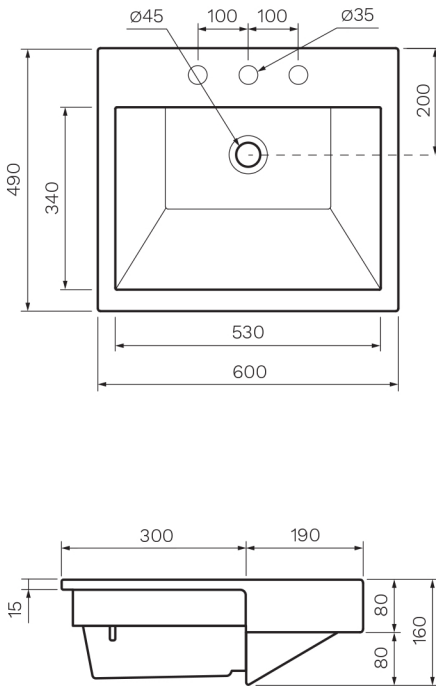

Quasar Semi Recessed Basin with Tap Landing

Product Code: PMP1501 (1TH), PMP1503 (3TH)

Quasar is a generously proportioned rectangular basin featuring a softly sculpted bowl.

Just
BATHROOMWARE

- Colour & Finish** — Gloss White
- Material** — Vitreous China
- Dimensions** — 600 x 490 x 160mm
- Tap Holes** — 1 or 3
- Overflow** — Integrated, Off centre
- Bowl Capacity** — 10 Litres
- Waste Outlet** — 32mm Universal Plug & Waste to be ordered separately (TA3240 or TA4032)
- Warranty** — 10 years (Conditions Apply)