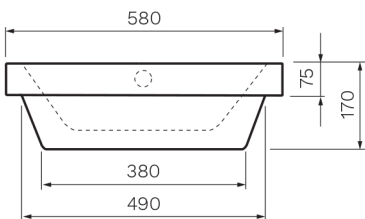

Quasar Semi Recessed Basin

Product Code: VT460

Quasar is a generously proportioned rectangular basin featuring a softly sculpted bowl.

Gloss
White

Just
BATHROOMWARE

Colour & Finish	— White Gloss
Material	— Vitreous China
Dimensions	— 580 x 400 x 170mm
Tap Holes	— 0
Overflow	— Integrated
Bowl Capacity	— 10 Litres
Waste Outlet	— 32mm Universal Plug & Waste to be ordered separately (TA3240 or TA4032)
Warranty	— 10 years (Conditions Apply)