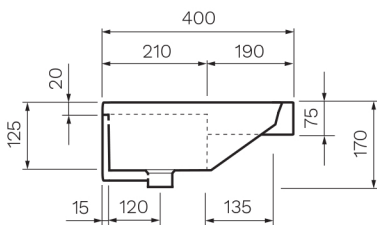

Quasar Semi Recessed Basin

Product Code: VT460

Quasar is a generously proportioned rectangular basin featuring a softly sculpted bowl.

Gloss
White

Just
BATHROOMWARE

Colour & Finish	— White Gloss
Material	— Vitreous China
Dimensions	— 580 x 400 x 170mm
Tap Holes	— 0
Overflow	— Integrated
Bowl Capacity	— 10 Litres
Waste Outlet	— 32mm Universal Plug & Waste to be ordered separately (TA3240 or TA4032)
Warranty	— 10 years (Conditions Apply)