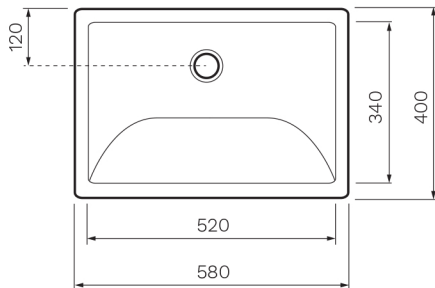

Quasar Semi Recessed Basin

Product Code: VT460

Quasar is a generously proportioned rectangular basin featuring a softly sculpted bowl.

Gloss
White

Just
BATHROOMWARE

Colour & Finish	— White Gloss
Material	— Vitreous China
Dimensions	— 580 x 400 x 170mm
Tap Holes	— 0
Overflow	— Integrated
Bowl Capacity	— 10 Litres
Waste Outlet	— 32mm Universal Plug & Waste to be ordered separately (TA3240 or TA4032)
Warranty	— 10 years (Conditions Apply)