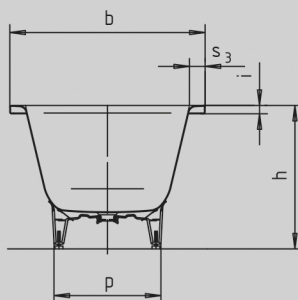

PURO WITH SIDE OVERFLOW

- straightlined, purist design
- one-seater bath with side overflow
- classic four-cornered model
- made of Kaldewei steel enamel 3.5 mm
- **30 YEAR WARRANTY**

Position pool handle

Model No.		684	656	657	697
External length	a	1600	1700	1800	1900 mm
External width	b	700	750	800	900 mm
Depth	c	420	420	420	420 mm
Internal length (top)	d	1410	1510	1610	1710 mm
Internal length (bottom)	e	1180	1280	1380	1480 mm
Internal width (top)	f	580	630	680	770 mm
Internal width (bottom)	g	410	460	510	615 mm
Height with feet	h	552-572	553-573	551-571	
Height of rim	i	32	32	32	32 mm
Distance top edge to centre of overflow hole	j	70	70	70	70 mm
Distance bath edge (foot) to centre of drain hole	k	570	570	570	570 mm
Diameter of overflow hole	l	52	52	52	52 mm
Diameter of drain hole	m	52	52	52	52 mm
Distance foot end of bath edge to centre of foot	n	435	445	460	
Distance between the feet	o	705	750	820	
Max. width of feet	p	410	445	485	
Width of rim (foot end; head end; lengthwise)	s ₁ ; s ₂ ; s ₃	90; 100; 60	90; 100; 60	90; 100; 60	90; 100; 65 mm
Distance between centre holes	u	275	300	325	375 mm
Water volume** in litres		105	137	170	230 litres
Weight of the enamelled bath in kg		46	51	55	64 kg
Anti-slip		300 X 300	348 X 348	396 x 396	396 x 396 mm
Full anti-slip		708 X 252	924 X 348	1020 x 396	1260 x 396 mm

Subject to technical alterations, tolerances and errors. Similar illustration.
** 70 litres displacement on average.

KALDEWEI