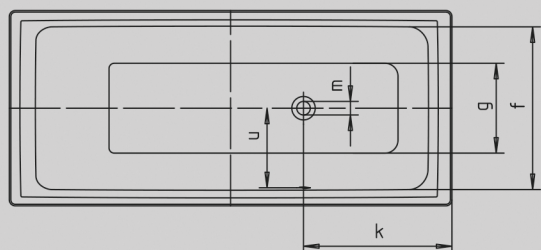

PURO WITH SIDE OVERFLOW

- straightlined, purist design
- one-seater bath with side overflow
- classic four-cornered model
- made of Kaldewei steel enamel 3.5 mm
- **30 YEAR WARRANTY**

Position pool handle

Model No.		684	656	657	697
External length	a	1600	1700	1800	1900 mm
External width	b	700	750	800	900 mm
Depth	c	420	420	420	420 mm
Internal length (top)	d	1410	1510	1610	1710 mm
Internal length (bottom)	e	1180	1280	1380	1480 mm
Internal width (top)	f	580	630	680	770 mm
Internal width (bottom)	g	410	460	510	615 mm
Height with feet	h	552-572	553-573	551-571	
Height of rim	i	32	32	32	32 mm
Distance top edge to centre of overflow hole	j	70	70	70	70 mm
Distance bath edge (foot) to centre of drain hole	k	570	570	570	570 mm
Diameter of overflow hole	l	52	52	52	52 mm
Diameter of drain hole	m	52	52	52	52 mm
Distance foot end of bath edge to centre of foot	n	435	445	460	
Distance between the feet	o	705	750	820	
Max. width of feet	p	410	445	485	
Width of rim (foot end; head end; lengthwise)	s ₁ ; s ₂ ; s ₃	90; 100; 60	90; 100; 60	90; 100; 60	90; 100; 65 mm
Distance between centre holes	u	275	300	325	375 mm
Water volume** in litres		105	137	170	230 litres
Weight of the enamelled bath in kg		46	51	55	64 kg
Anti-slip		300 X 300	348 X 348	396 x 396	396 x 396 mm
Full anti-slip		708 X 252	924 X 348	1020 x 396	1260 x 396 mm