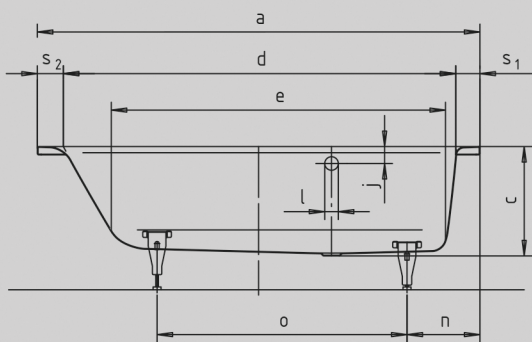

PURO WITH SIDE OVERFLOW

- straightlined, purist design
- one-seater bath with side overflow
- classic four-cornered model
- made of Kaldewei steel enamel 3.5 mm
- **30 YEAR WARRANTY**

Position pool handle

Model No.		684	656	657	697
External length	a	1600	1700	1800	1900 mm
External width	b	700	750	800	900 mm
Depth	c	420	420	420	420 mm
Internal length (top)	d	1410	1510	1610	1710 mm
Internal length (bottom)	e	1180	1280	1380	1480 mm
Internal width (top)	f	580	630	680	770 mm
Internal width (bottom)	g	410	460	510	615 mm
Height with feet	h	552-572	553-573	551-571	
Height of rim	i	32	32	32	32 mm
Distance top edge to centre of overflow hole	j	70	70	70	70 mm
Distance bath edge (foot) to centre of drain hole	k	570	570	570	570 mm
Diameter of overflow hole	l	52	52	52	52 mm
Diameter of drain hole	m	52	52	52	52 mm
Distance foot end of bath edge to centre of foot	n	435	445	460	
Distance between the feet	o	705	750	820	
Max. width of feet	p	410	445	485	
Width of rim (foot end; head end; lengthwise)	s ₁ ; s ₂ ; s ₃	90; 100; 60	90; 100; 60	90; 100; 60	90; 100; 65 mm
Distance between centre holes	u	275	300	325	375 mm
Water volume** in litres		105	137	170	230 litres
Weight of the enamelled bath in kg		46	51	55	64 kg
Anti-slip		300 X 300	348 X 348	396 x 396	396 x 396 mm
Full anti-slip		708 X 252	924 X 348	1020 x 396	1260 x 396 mm

Subject to technical alterations, tolerances and errors. Similar illustration.
** 70 litres displacement on average.

KALDEWEI