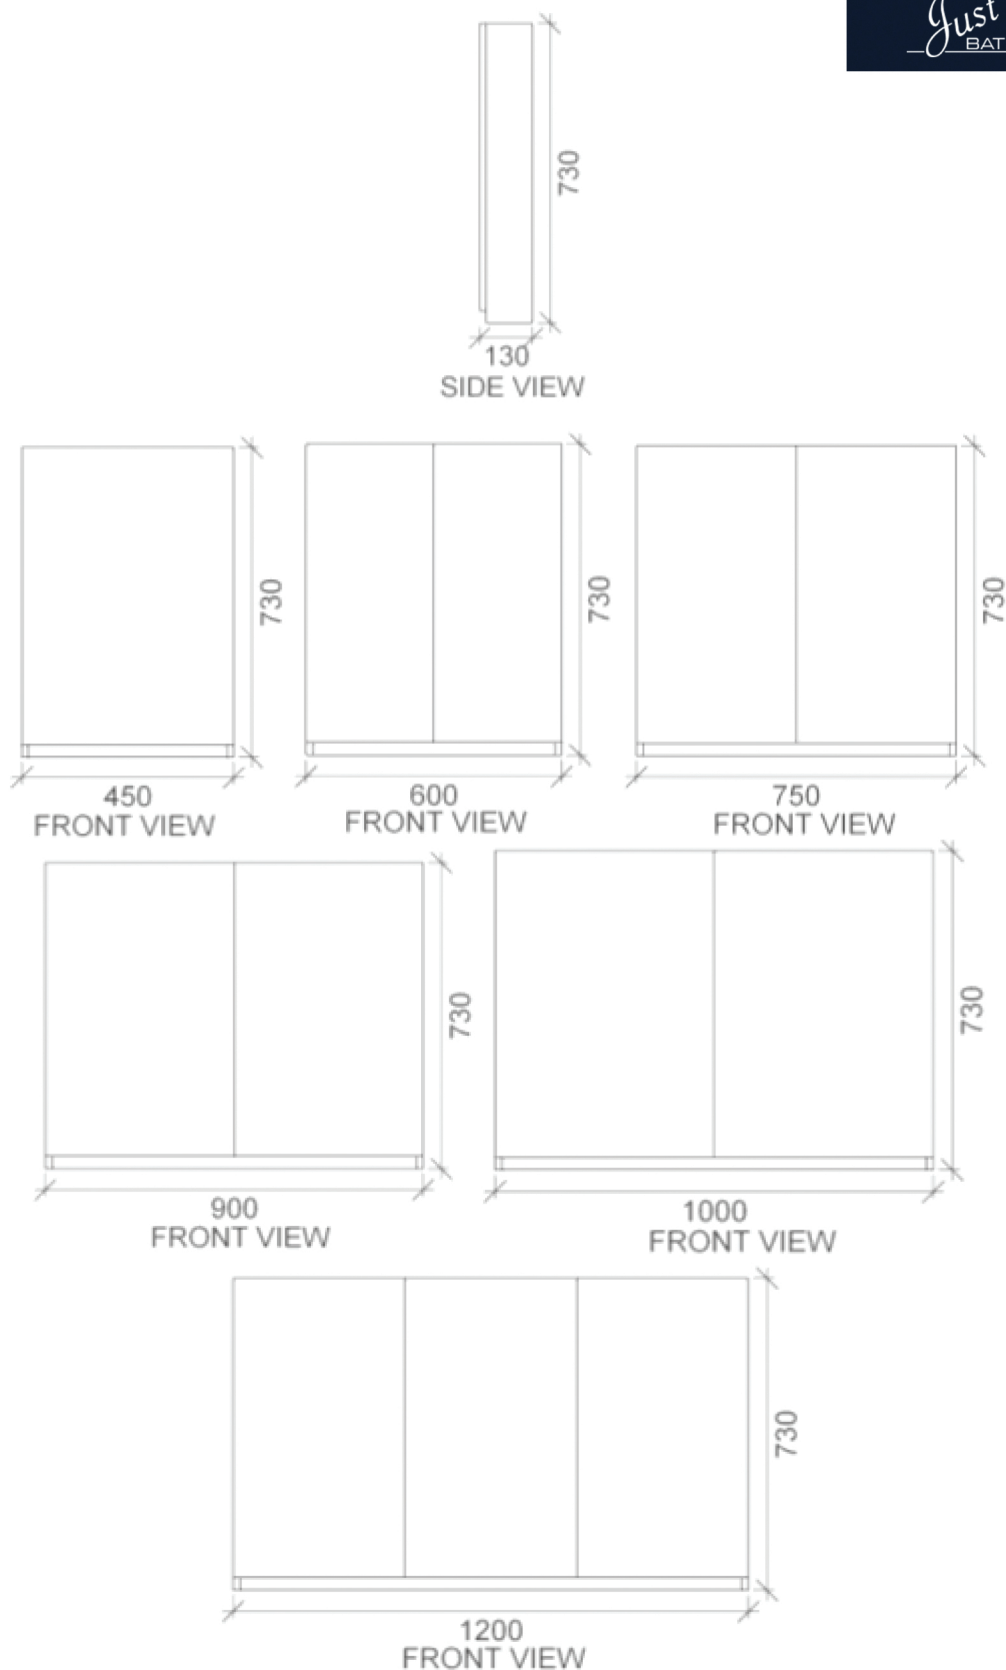

PLATINUM CABINET SPECS

RIFCO

EST. 1975

Just
BATHROOMWARE

ALL SIZES SHOWN ARE NOMINAL & SHOULD BE CHECKED PRIOR TO
INSTALLATION