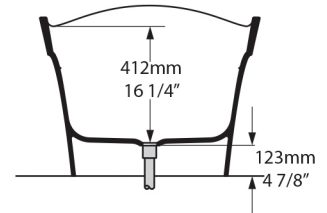

# Pescadero

PES-N-xx-NO

Top view

Front view

Side view

Section BB  
Shown with  
K12 waste kit

Section AA

\*All measurements subject to +/-5% tolerance  
 \*Overflow hole not drilled

l = 1695mm / 66 3/4"  
 w = 798mm / 31 3/8"  
 h = 653mm / 25 3/4"

364 KG	289 ltr
235 KG	160 ltr
75 KG	0 ltr

Massachusetts Code: Approved  
 cUPC listing by IAPMO: File No. 6574  
 Registered design

VA/1204/05/Jan19