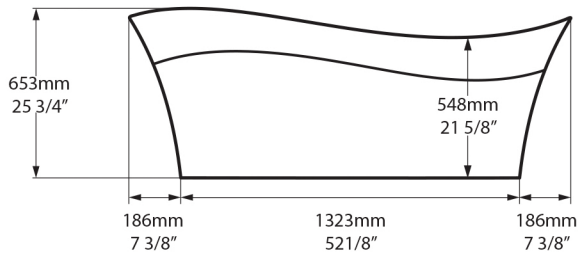

# Pescadero

PES-N-xx-NO

Top view

Front view

Side view

Section BB  
Shown with  
K12 waste kit

Section AA

\*All measurements subject to +/-5% tolerance  
 \*Overflow hole not drilled

l = 1695mm / 66 3/4"  
 w = 798mm / 31 3/8"  
 h = 653mm / 25 3/4"

364 KG	289 ltr
235 KG	160 ltr
75 KG	0 ltr

Massachusetts Code: Approved  
 cUPC listing by IAPMO: File No. 6574  
 Registered design

VA/1204/05/Jan19