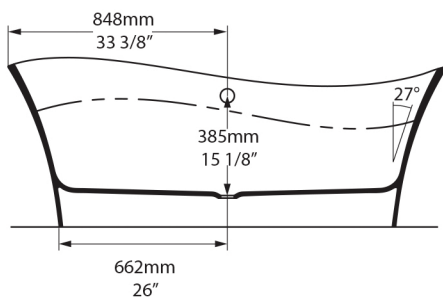

# Pescadero

PES-N-xx-NO

Top view

Front view

Side view

Section BB  
Shown with  
K12 waste kit

Section AA

\*All measurements subject to +/-5% tolerance  
 \*Overflow hole not drilled

l = 1695mm / 66 3/4"  
 w = 798mm / 31 3/8"  
 h = 653mm / 25 3/4"

364 KG	289 ltr
235 KG	160 ltr
75 KG	0 ltr

Massachusetts Code: Approved  
 cUPC listing by IAPMO: File No. 6574  
 Registered design

VA/1204/05/Jan19