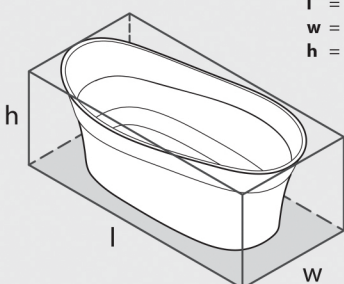

# Pescadero

PES-N-xx-NO

Top view

Front view

Side view

Section BB  
Shown with  
K12 waste kit

Section AA

\*All measurements subject to +/-5% tolerance  
 \*Overflow hole not drilled

l = 1695mm / 66 3/4"  
 w = 798mm / 31 3/8"  
 h = 653mm / 25 3/4"

364 KG	289 ltr
235 KG	160 ltr
75 KG	0 ltr

Massachusetts Code: Approved  
 cUPC listing by IAPMO: File No. 6574  
 Registered design

VA/1204/05/Jan19