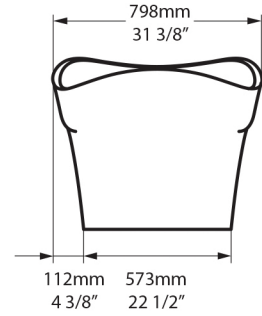

Pescadero

PES-N-xx-NO

Front view

*All measurements subject to +/-5% tolerance
*Overflow hole not drilled

l = 1695mm / 66 3/4"
w = 798mm / 31 3/8"
h = 653mm / 25 3/4"

364 KG	289 ltr
235 KG	160 ltr
75 KG	0 ltr

Massachusetts Code: Approved
cUPC listing by IAPMO: File No. 6574
Registered design

VA/1204/05/Jan19