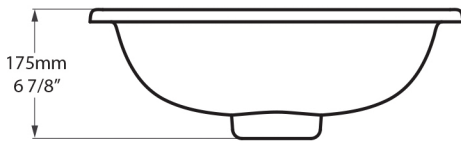

K24

K25

Related collections

Pembroke

Undermount

Pembroke 52

Drop-in

Pembroke 52

Pembroke 52

DU-PEM-52-IO

Top view

Front view

Side view

Section AA

*All measurements subject to +/-5% tolerance

l = 512mm / 20 1/8"
w = 351mm / 13 7/8"
h = 175mm / 6 7/8"