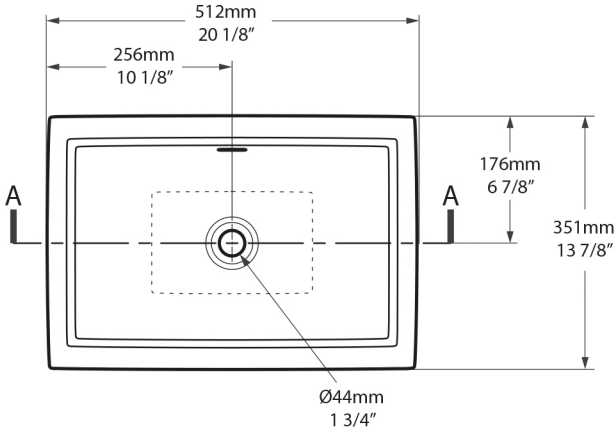

Pembroke 52

DU-PEM-52-IO

Top view

Front view

Side view

Section AA

*All measurements subject to +/-5% tolerance

l = 512mm / 20 1/8"
w = 351mm / 13 7/8"
h = 175mm / 6 7/8"