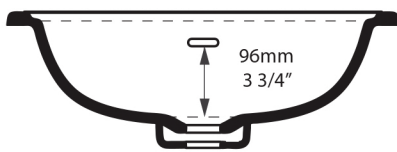

Pembroke 52

DU-PEM-52-IO

Top view

Front view

Side view

Section AA

*All measurements subject to +/-5% tolerance

l = 512mm / 20 1/8"
w = 351mm / 13 7/8"
h = 175mm / 6 7/8"