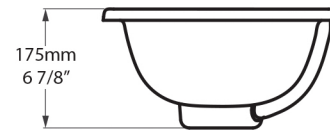

Pembroke 52

DU-PEM-52-IO

Top view

Front view

Side view

Section AA

*All measurements subject to +/-5% tolerance

l = 512mm / 20 1/8"
w = 351mm / 13 7/8"
h = 175mm / 6 7/8"