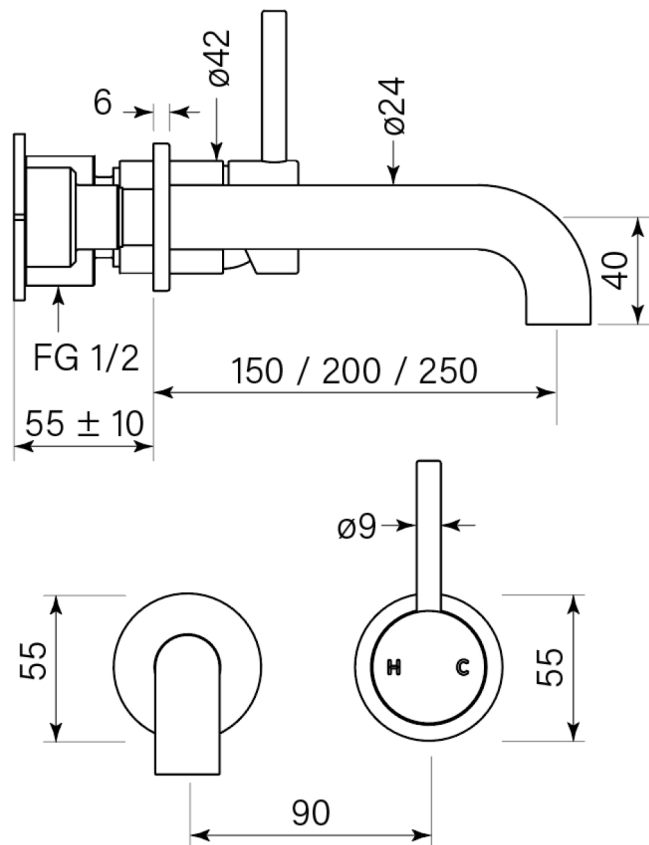

Product Specifications

30659-11 Pegasi M Wall Bath Mixer Set 250, Chrome

Features:

- Built in Australia
- Reach 250 mm
- 2 stage flow step valve
- Includes in-wall breach
- Recessed flow straightener
- Free flow
- M series

WaterMark

WM-022284

Product Specifications

30656-11 Pegasi M Wall Basin Mixer Set 250, Chrome

Features:

- Built in Australia
- Reach 250 mm
- 2 stage flow step valve
- Includes in-wall breach
- Recessed aerator
- M series