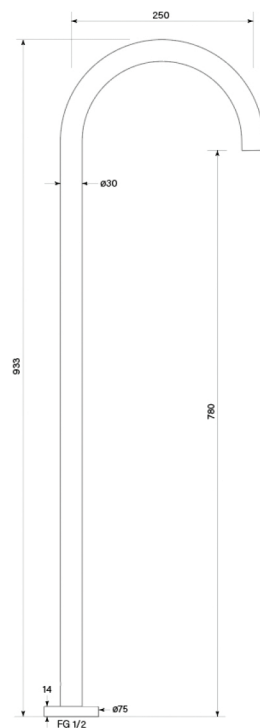

Product Specifications

30735-11 Pegasi M Floor Bath Spout, Chrome

Features:

- Designed and built in Australia
- Solid brass construction
- M series
- Recessed flow straightener
- Free flow
- Can be used with Wall Mixers or Tapware

WaterMark

WM-022284