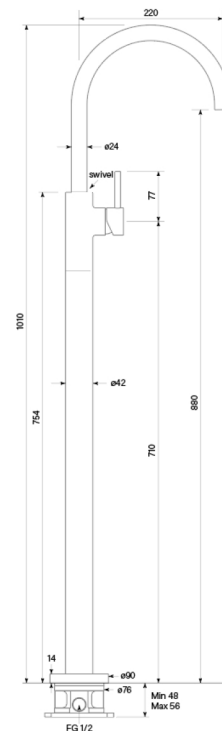

Product Specifications

30661-11 Pegasi M Floor Bath Mixer, Curve, Chrome

Features:

- Designed & built in Australia
- Swivel spout reach 220 mm
- 2 stage flow step valve
- 90mm floor flange
- Recessed flow straightener
- M series
- Free flow

WaterMark

WM-022284