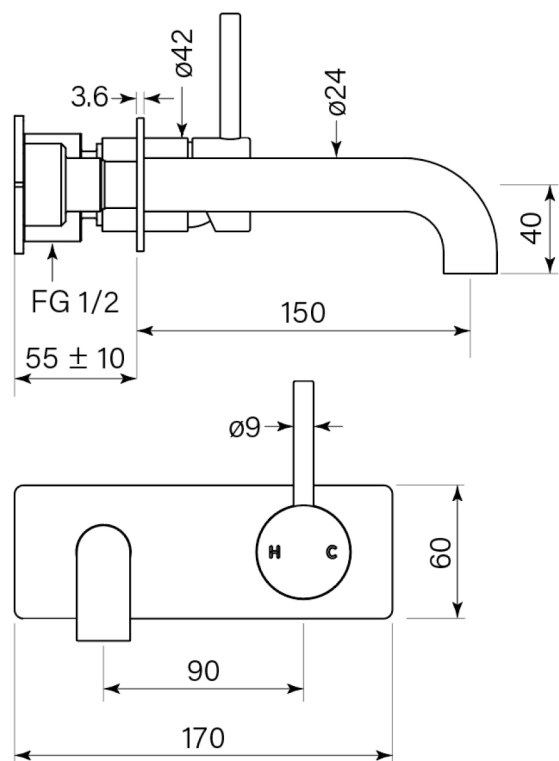

Product Specifications

30644-11 Pegasi M Back Plate Basin Mixer 150, Chrome

Just
BATHROOMWARE

Features:

- Built in Australia
- Reach 150 mm
- 2 stage flow-step valve
- Includes in-wall breach
- Recessed aerator
- M series

WaterMark

WM-022284

Product Specifications

30647-11 Pegasi M Back Plate Bath Mixer 150, Chrome

Features:

- Built in Australia
- Reach 150 mm
- 2 stage flow step valve
- Includes in-wall breach
- Recessed flow straightener
- Free flow
- M series

WaterMark

WM-022284