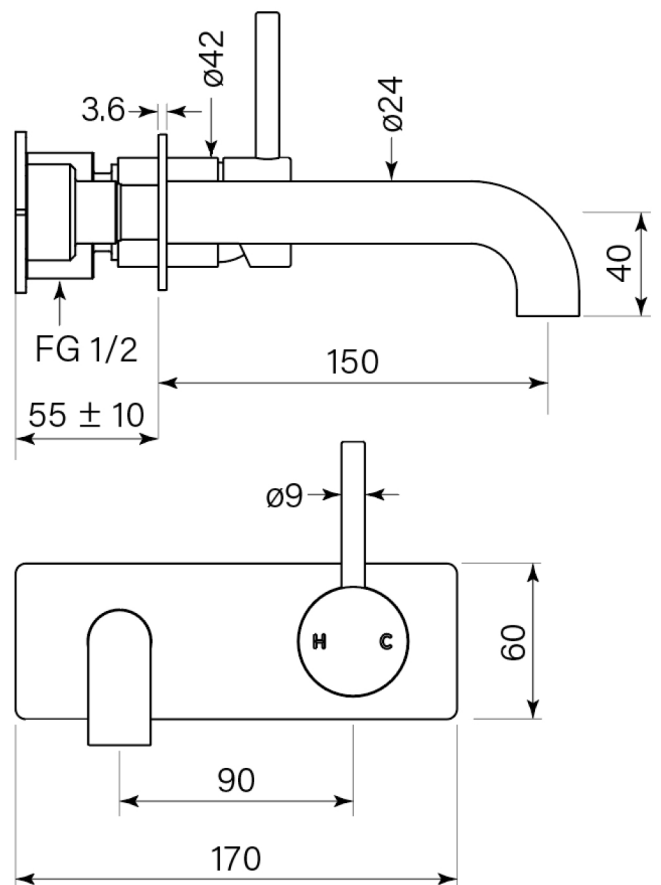

Product Specifications

30644-11 Pegasi M Back Plate Basin Mixer 150, Chrome

Just
BATHROOMWARE

Features:

- Built in Australia
- Reach 150 mm
- 2 stage flow-step valve
- Includes in-wall breach
- Recessed aerator
- M series

WaterMark

WM-022284

Product Specifications

30647-11 Pegasi M Back Plate Bath Mixer 150, Chrome

Features:

- Built in Australia
- Reach 150 mm
- 2 stage flow step valve
- Includes in-wall breach
- Recessed flow straightener
- Free flow
- M series

WaterMark

WM-022284