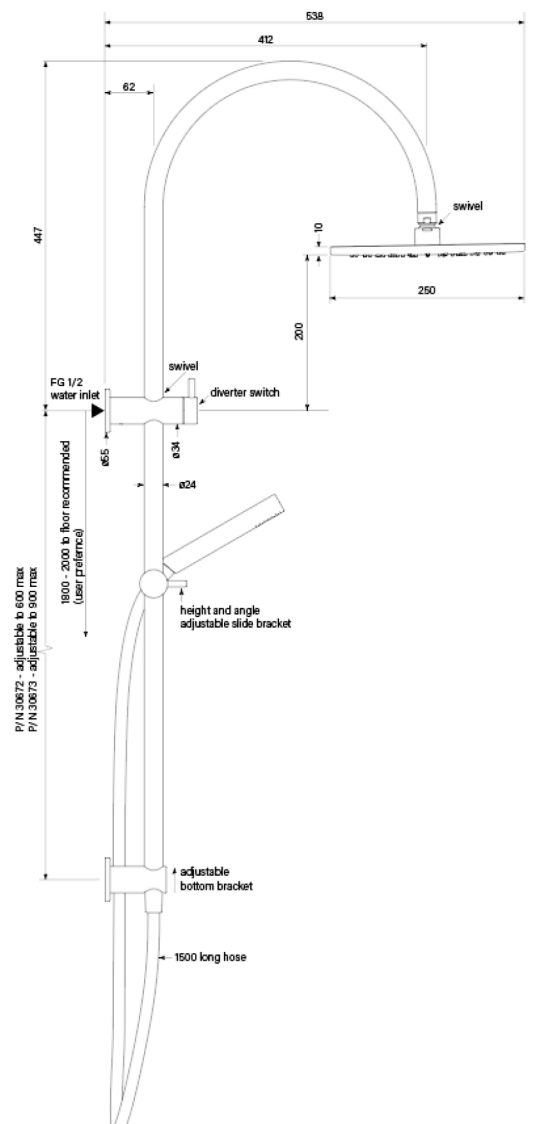

Product Specifications

30672-11 Pegasi Dual Shower 600 crv Micro 250, Chrome

Just BATHROOMWARE

Features:

- Built in Australia
- Water enters top bracket
- 250mm round head
- Micro hand shower
- Swivel arm with 412mm reach
- 600mm rail length
- Diverter directs water to overhead or hand shower
- Custom arm height available at extra cost
- Other head options available

WaterMark

WM-022284

9 litres per minute

In accordance with AS/NZS 6400

Licence No. 0084

Faucet Australia