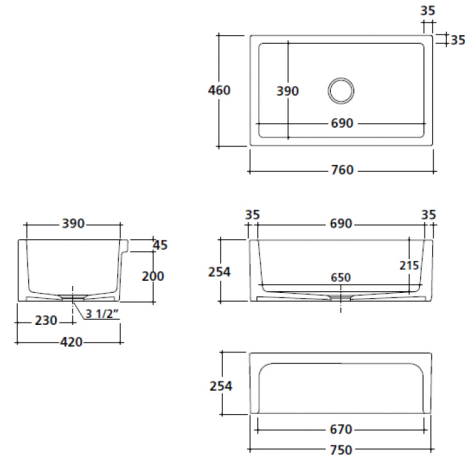

Patri 75 x 46 Fine Fireclay Single Bowl Butler Sink

Code: PA75FS

BATHROOM | KITCHEN | LAUNDRY | TRADITIONAL & HAMPTONS STYLE SPECIALISTS

Specifications

- Designed & Handcrafted in Italy
- Manufactured from fine fireclay
- Nano glaze for ease of cleaning
- 35mm thickness walls for ultimate durability
- Basket waste included
- Suitable for use with food waste disposer – we recommend purchase of an extended flange and a model with anti-vibration collar
- This sink is reversible, so it can be installed with flat or ribbed/farmhouse side facing out.
- Capacity: 57L
- Finish: White Gloss
- Mounting options: Butler (front showing), Counter Top (glazed on all 4 sides), Under Counter (framework required)
- Note: Fine Fireclay is a natural product and therefore subject to variations. This should be seen as a quality that adds to its unique natural beauty. Variations +/- 2% to the specifications are common and acceptable and are within industry tolerance. We always recommend the cabinet maker and stone provider has the actual sink with them to measure before making cabinetry or cutting stone. For more information please visit our Installation Care & Warranty page or Contact Us.